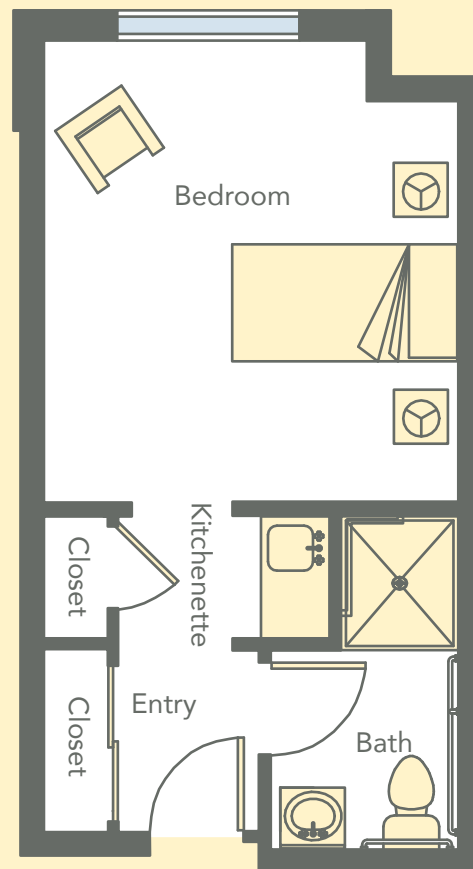

Life's Neighborhood
Small Studio (320 Sq. Ft.)

Life's Neighborhood
Studio (377 Sq. Ft.)