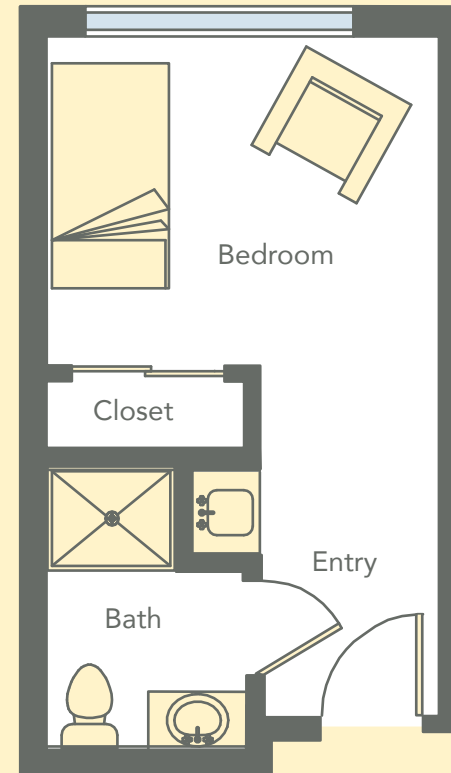

**Life's Neighborhood**  
Small Studio (242 Sq. Ft.)

**Life's Neighborhood**  
Small Studio (278 Sq. Ft.)

**Aegis Living**  
of Bellevue

**Assisted Living & Memory Care**  
148 102nd Avenue SE  
Bellevue, WA 98004