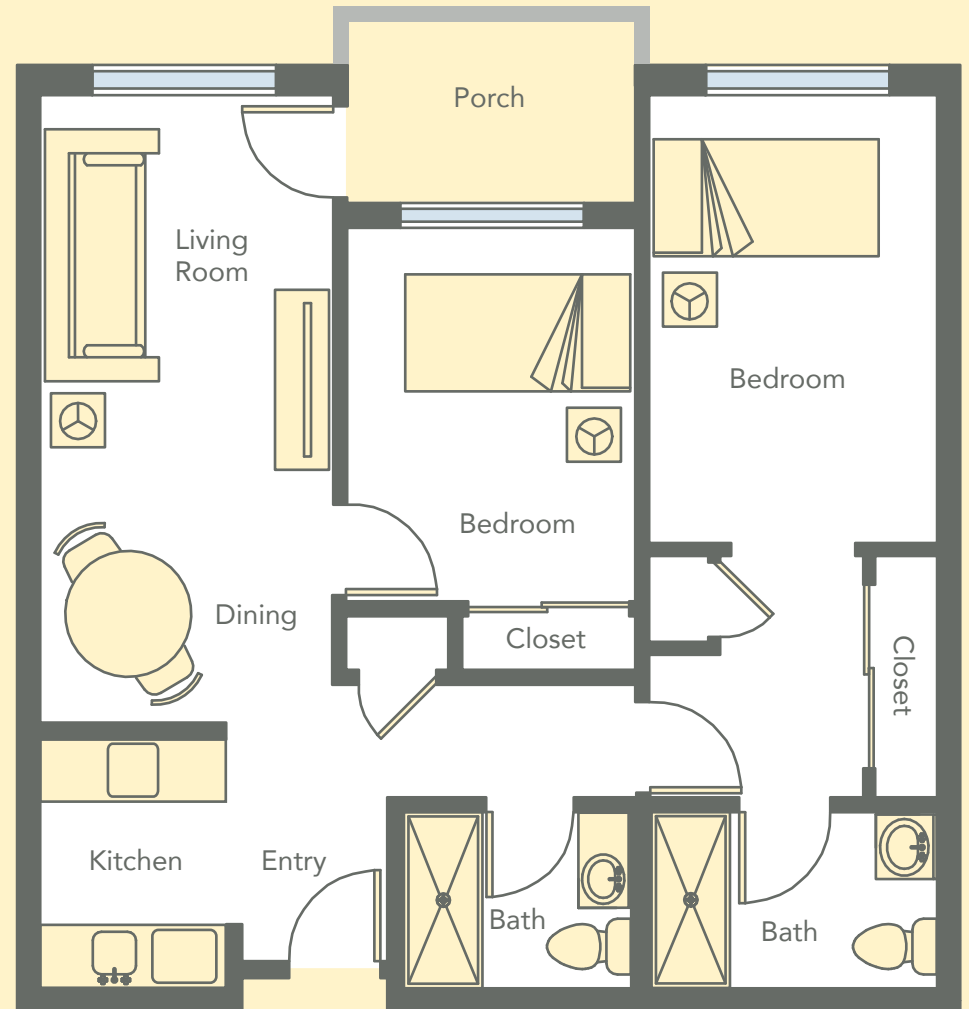

Assisted Living
 Wallingford One Bedroom (658-705 Sq. Ft.)

Assisted Living
 Magnolia Two Bedroom (857-1056 Sq. Ft.)