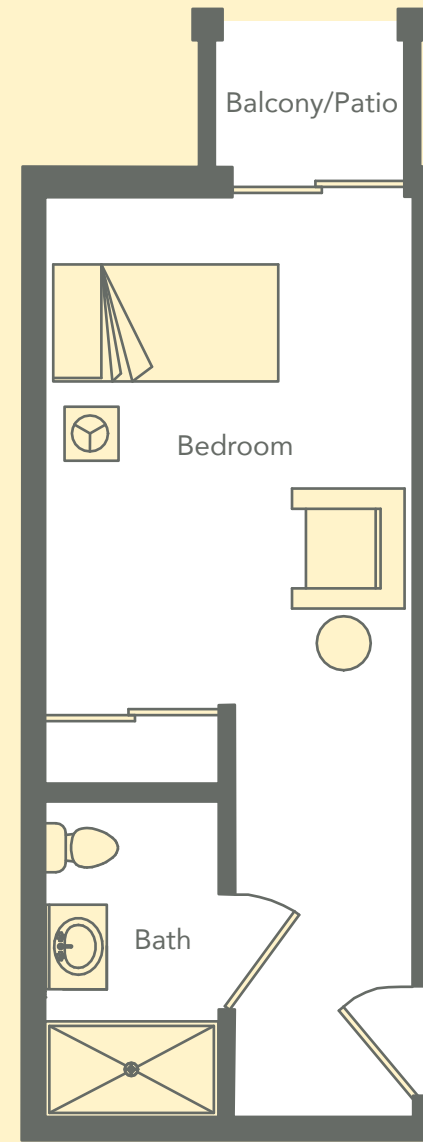

Assisted Living
Studio (220 Sq. Ft.)

Assisted Living
Studio with Balcony (288 Sq. Ft.)

Aegis Living
of Redmond

Assisted Living & Memory Care
7480 W. Lake Sammamish Pkwy
Redmond, WA 98025

425.883.4000
Web: aegisofredmond.com
Email: Redmond@aegisliving.com