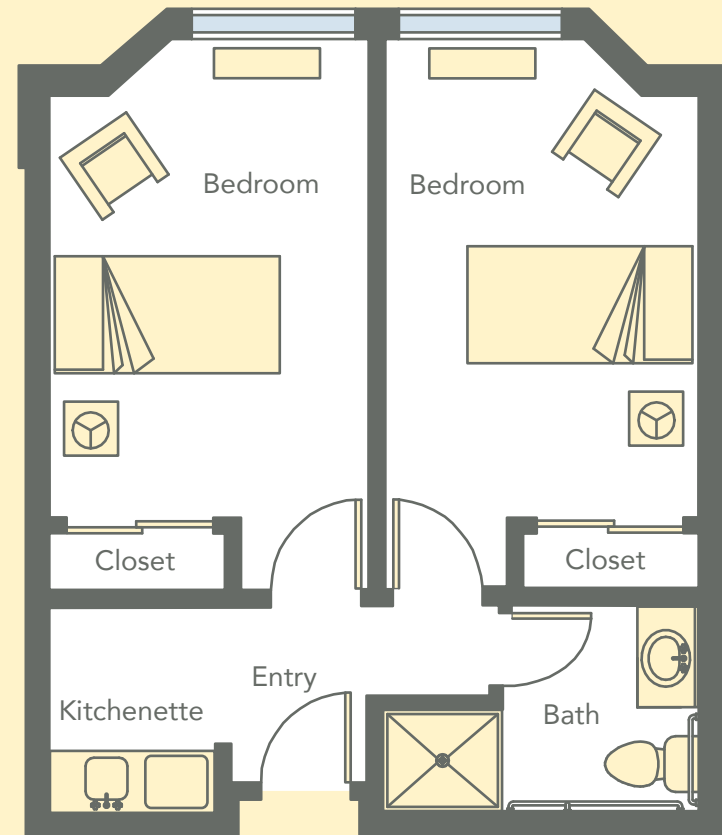

**Life's Neighborhood**  
Small Studio (325 Sq. Ft.)

**Life's Neighborhood**  
Companion Suite (650 Sq. Ft.)

**Aegis Living**  
of Kirkland

**Assisted Living & Memory Care**  
13000 Totem Lake Boulevard NE  
Kirkland, WA 98034