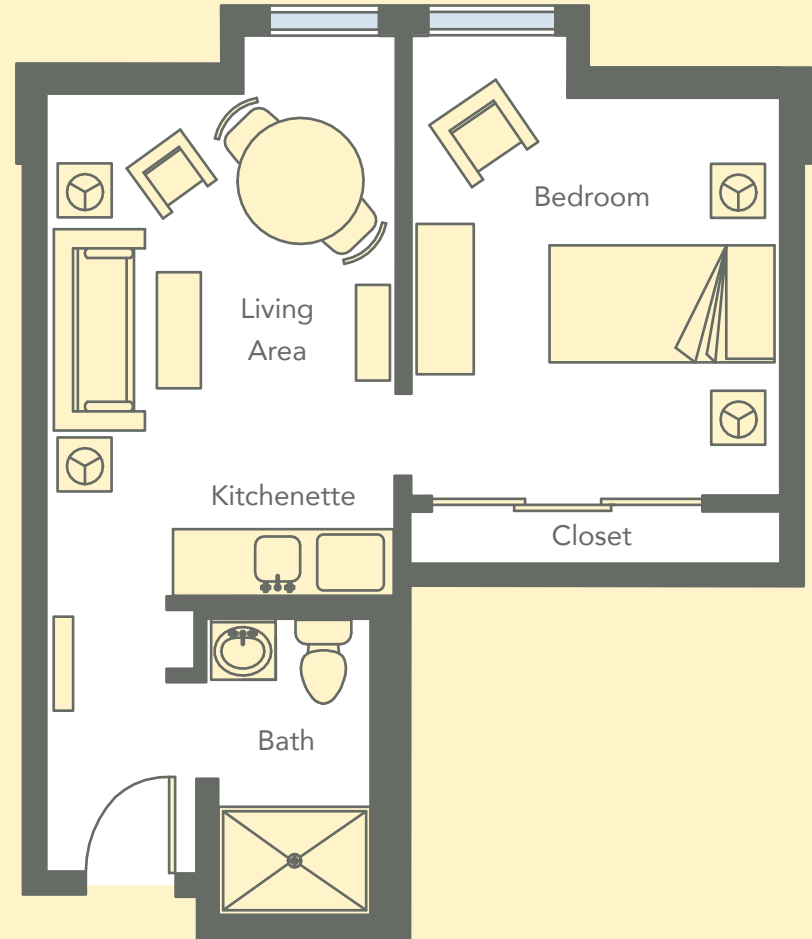

Assisted Living
Studio (375 Sq. Ft.)

Assisted Living
One Bedroom (550 Sq. Ft.)