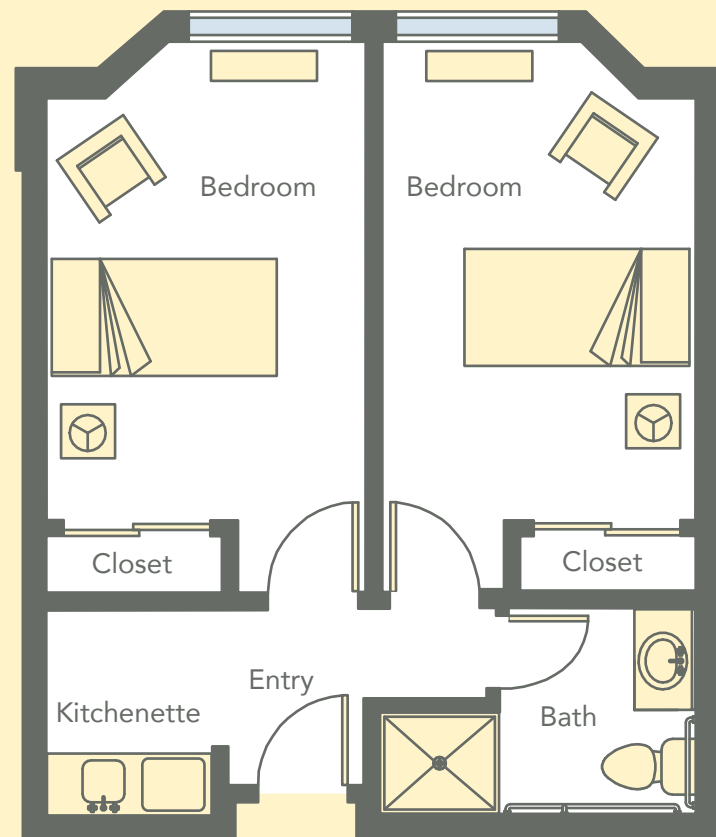

Life's Neighborhood
Studio (377 Sq. Ft.)

Life's Neighborhood
Companion Suite (650 Sq. Ft.)