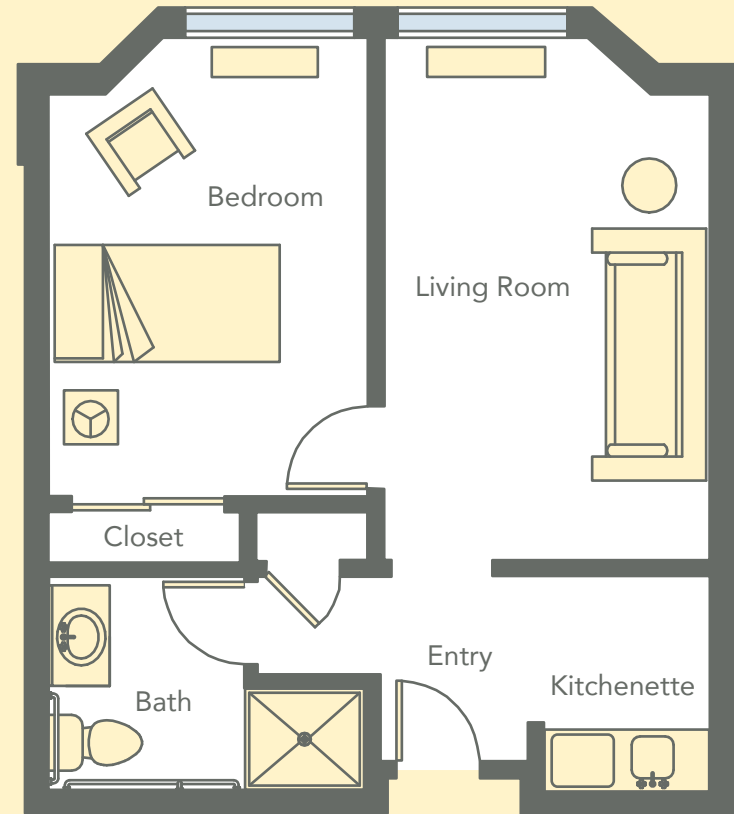

Assisted Living
Studio (377 Sq. Ft.)

Assisted Living
One Bedroom (650 Sq. Ft.)