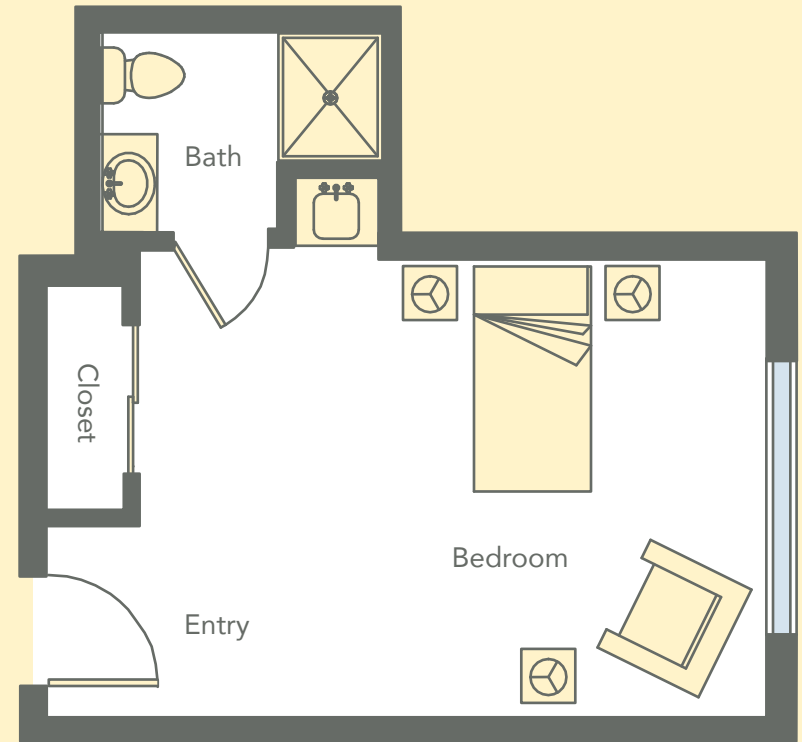

Life's Neighborhood
Small Studio (377 Sq. Ft.)

Life's Neighborhood
Small Studio (406 Sq. Ft.)

Aegis Living
of Bellevue

Assisted Living & Memory Care
148 102nd Avenue SE
Bellevue, WA 98004

888.252.3447
Web: aegisofbellevue.com
Email: Bellevue@aegisliving.com