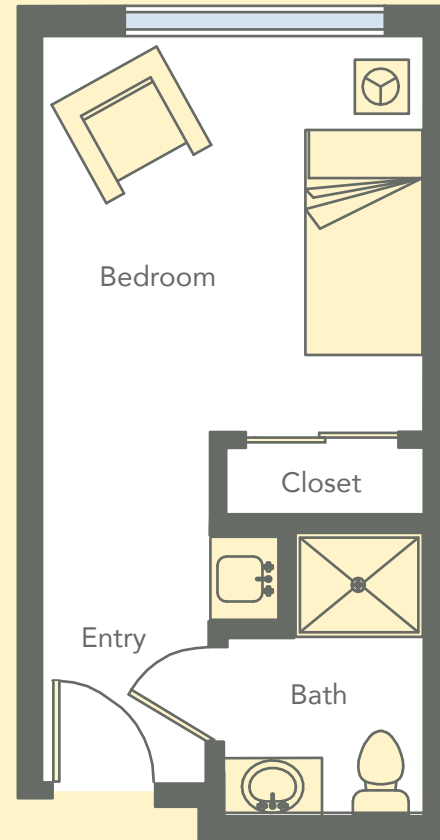

Life's Neighborhood
Small Studio (352 Sq. Ft.)

Life's Neighborhood
Small Studio (362 Sq. Ft.)

Aegis Living
of Bellevue

Assisted Living & Memory Care
148 102nd Avenue SE
Bellevue, WA 98004

888.252.3447
Web: aegisofbellevue.com
Email: Bellevue@aegisliving.com