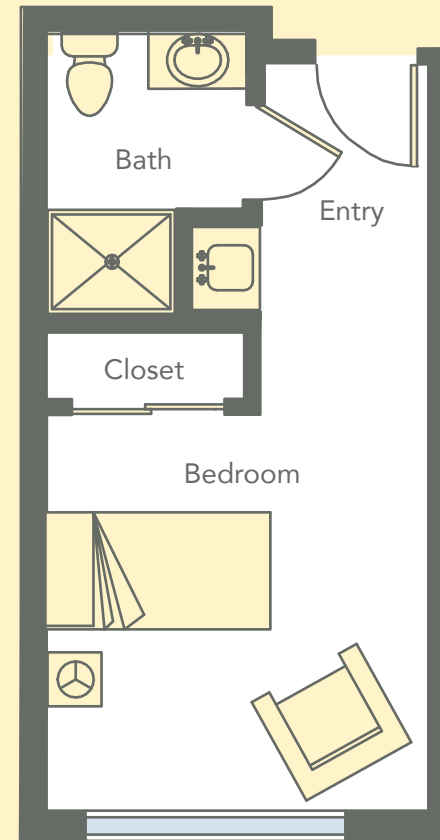

**Life's Neighborhood**  
 ADA Suite (307 Sq. Ft.)

**Life's Neighborhood**  
 ADA Suite (311 Sq. Ft.)