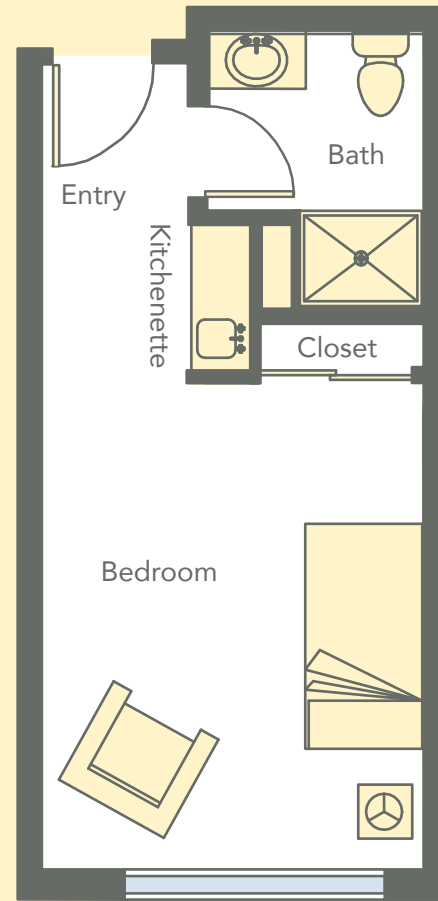

Assisted Living
Small Studio (389 Sq. Ft.)

Assisted Living
Small Studio (447 Sq. Ft.)