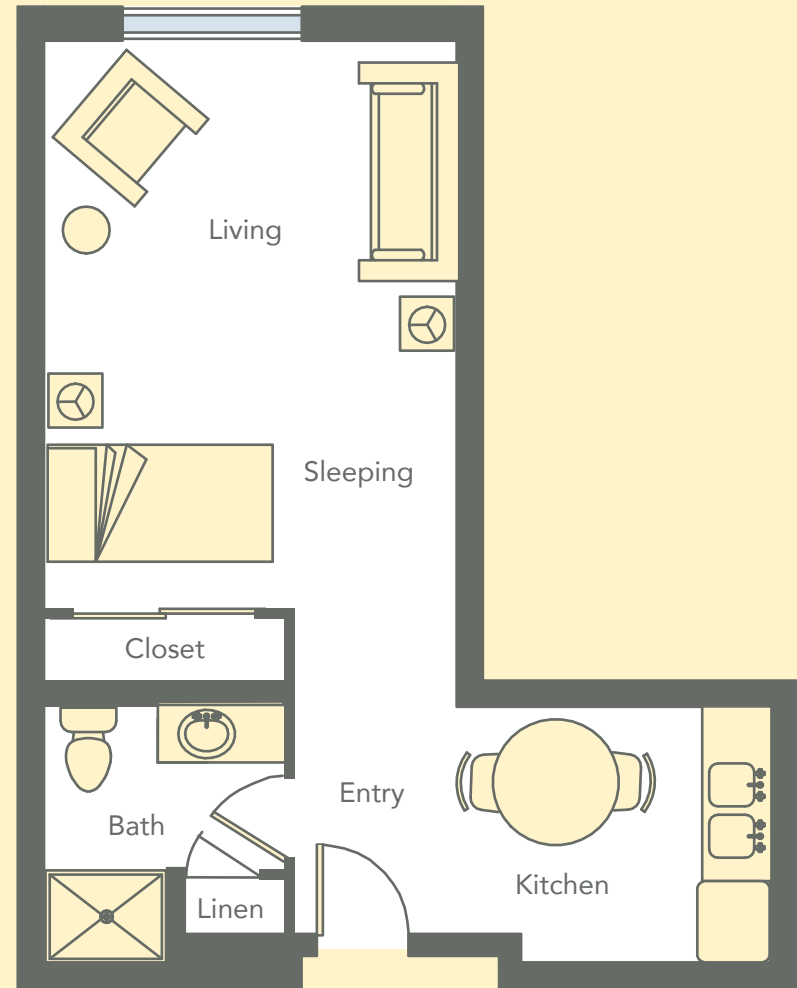

Assisted Living
Large Studio (470 Sq. Ft.)

Assisted Living
Large Studio (546 Sq. Ft.)

Aegis Living
of Bellevue

Assisted Living & Memory Care
148 102nd Avenue SE
Bellevue, WA 98004

888.252.3447
Web: aegisofbellevue.com
Email: Bellevue@aegisliving.com