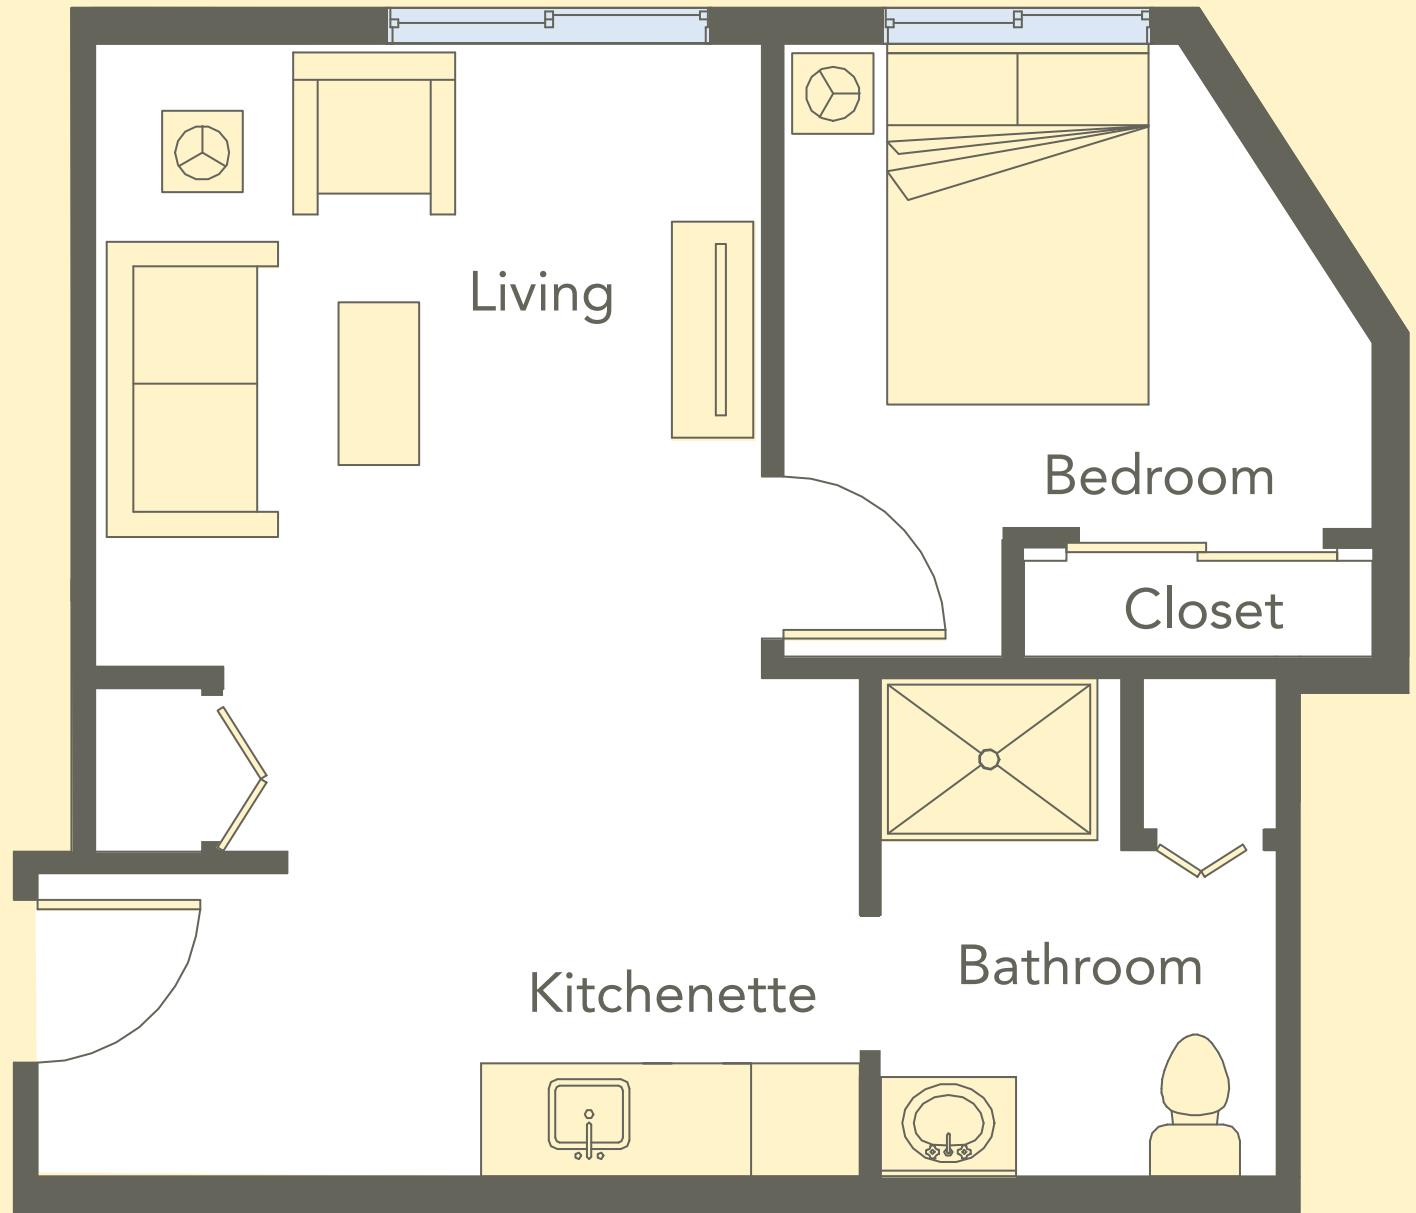

Apartment Number	Sq. Ft.
110	328
210	318
310	322

Westlake

Assisted Living

Apartment Number	Sq. Ft.
106	518
114, 314	512
117	546
308	521
329	487

River

Assisted Living

Apartment Number	Sq. Ft.
206	251
208	262
317	254
318	258
319	245
320	211

Viewpoint

Assisted Living

Apartment Number	Sq. Ft.
109, 209	416
309	418

Bear Creek

Assisted Living

Apartment Number	Sq. Ft.
103, 107, 203	351
105	349
205	350
207	353
303, 305	358
307	361

Overlake

Assisted Living

Apartment Number	Sq. Ft.
101	543

Willows

Assisted Living

Apartment Number	Sq. Ft.
316	468

BelRed

Assisted Living

Apartment Number	Sq. Ft.
322	416
324, 326, 328	411

Clise