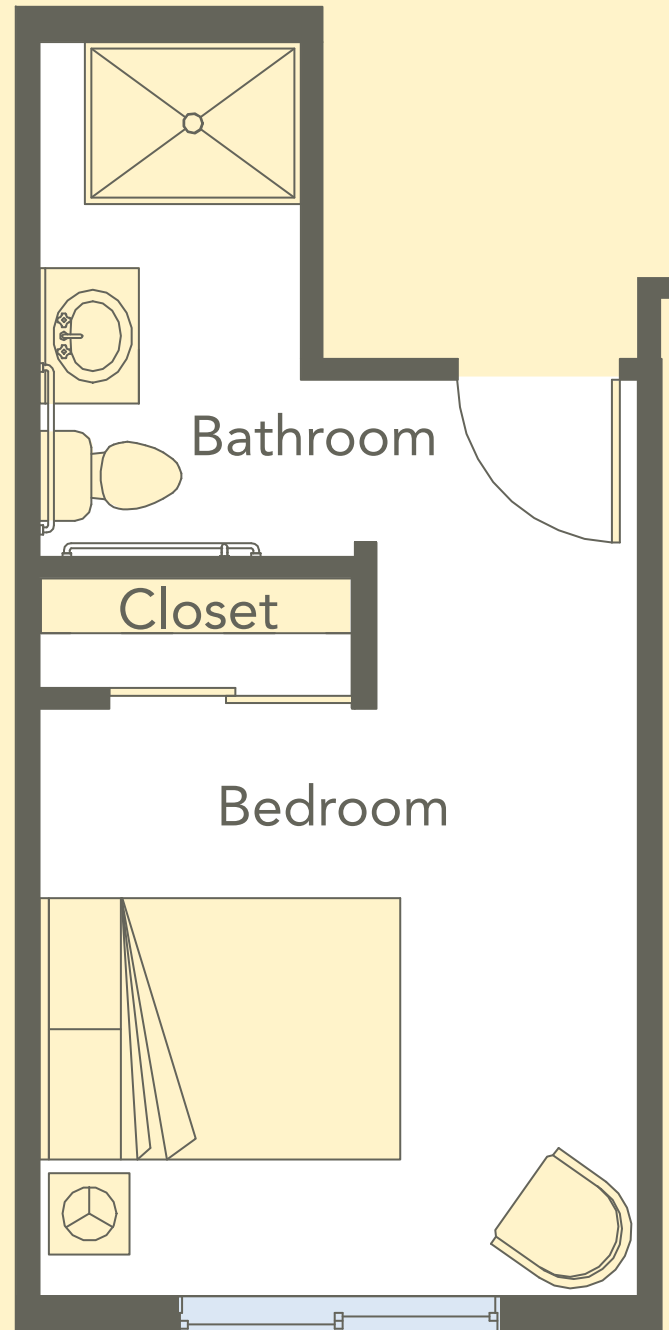

Ardmoore

Life's Neighborhood

Apartment Number	Sq. Ft.
222, 223, 226, 227	218