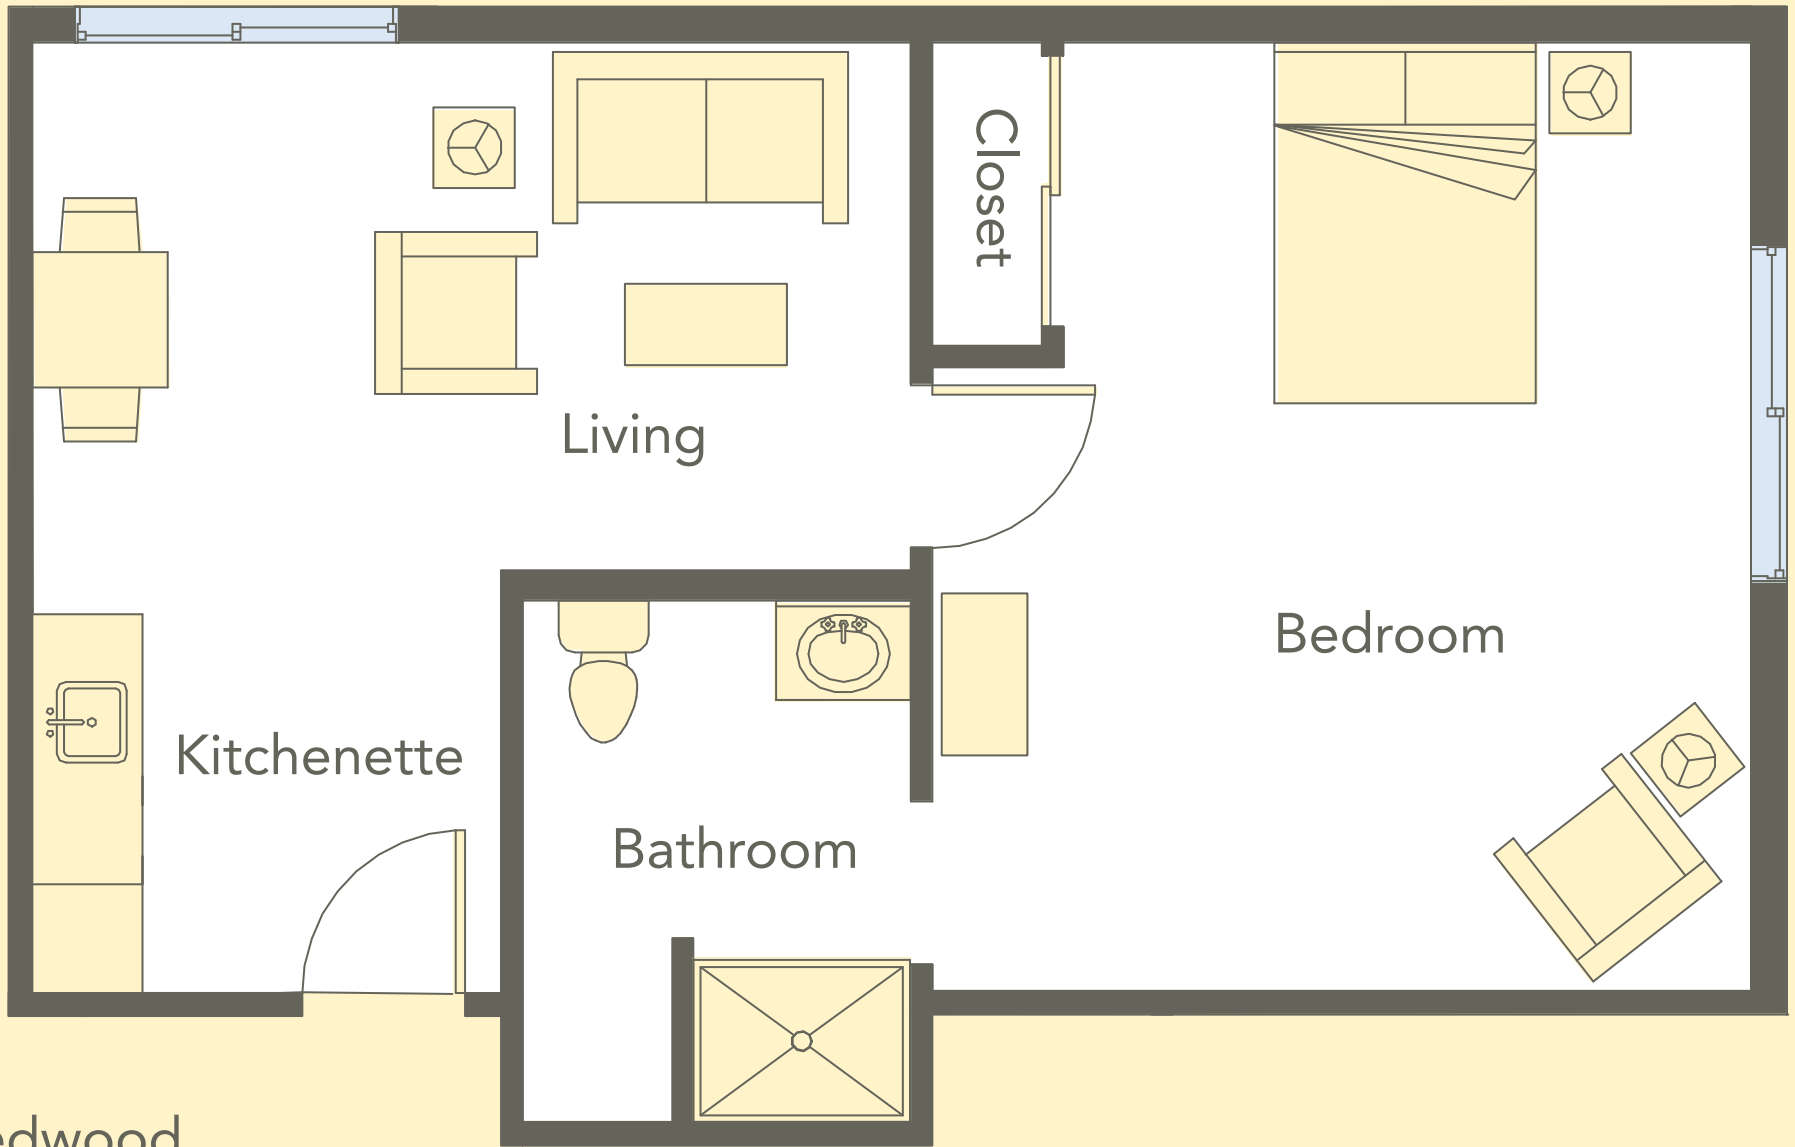

Assisted Living

Apartment Number	Sq. Ft.
115	360

Duwamish

Assisted Living

Apartment Number	Sq. Ft.
204	462
304	456

Redwood

Assisted Living

Apartment Number	Sq. Ft.
331	574