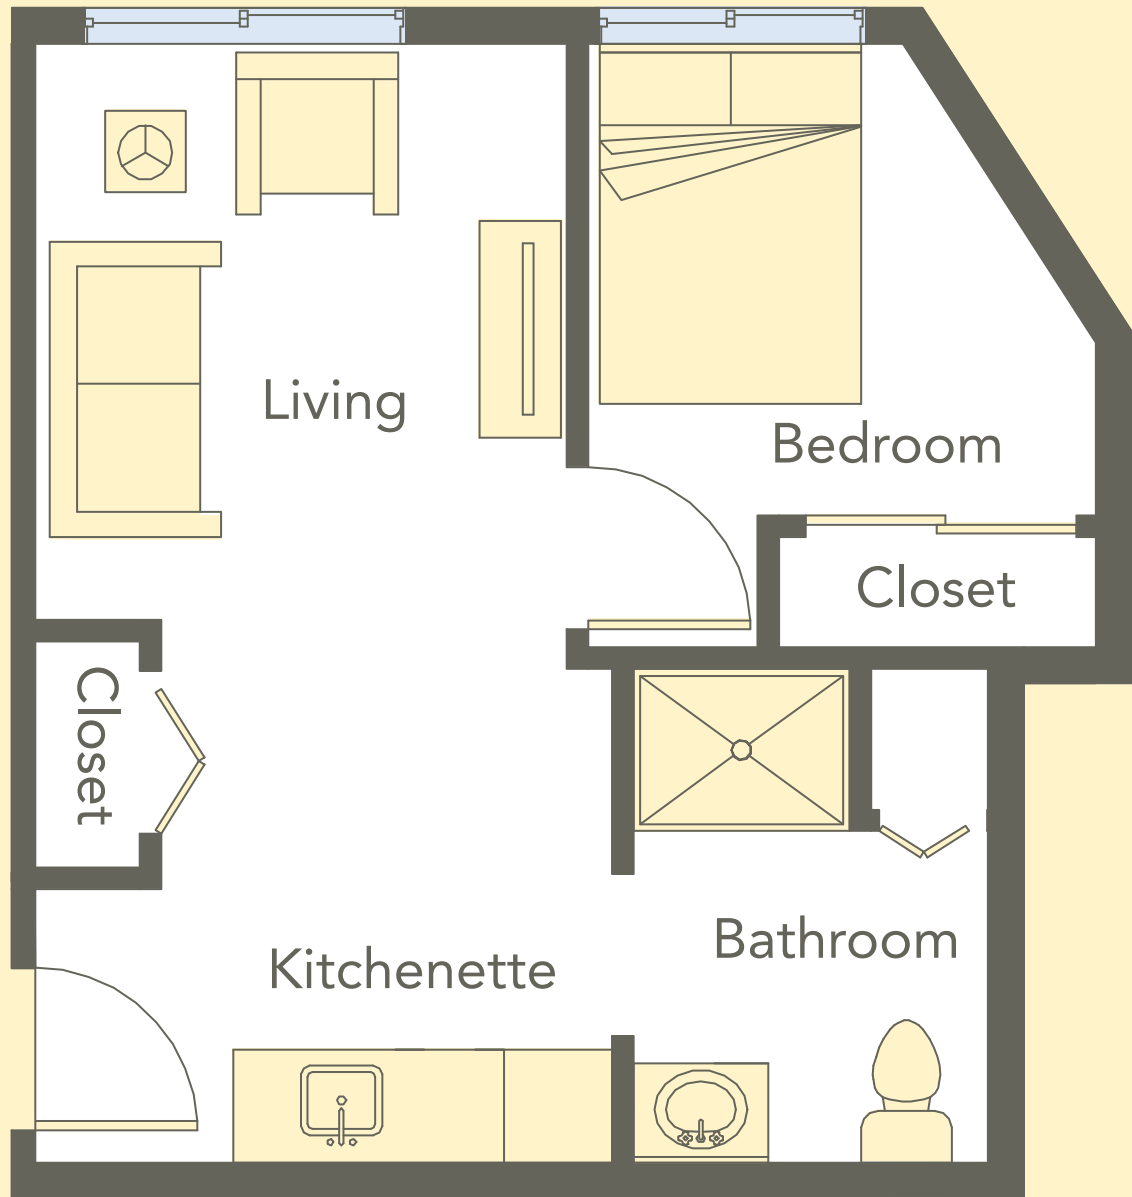

Apartment Number	Sq. Ft.
110	328
210	318
310	322

Westlake

Assisted Living

Apartment Number	Sq. Ft.
106	518
114, 314	512
117	546
308	521
329	487

River

Assisted Living

Apartment Number	Sq. Ft.
206	251
208	262
317	254
318	258
319	245
320	211

Viewpoint

Assisted Living

Apartment Number	Sq. Ft.
109, 209	416
309	418

Bear Creek

Assisted Living

Apartment Number	Sq. Ft.
103, 107, 203	351
105	349
205	350
207	353
303, 305	358
307	361

Overlake

Assisted Living

Apartment Number	Sq. Ft.
101	543

Willows

Assisted Living

Apartment Number	Sq. Ft.
316	468

BelRed

Assisted Living

Apartment Number	Sq. Ft.
322	416
324, 326, 328	411

Clise