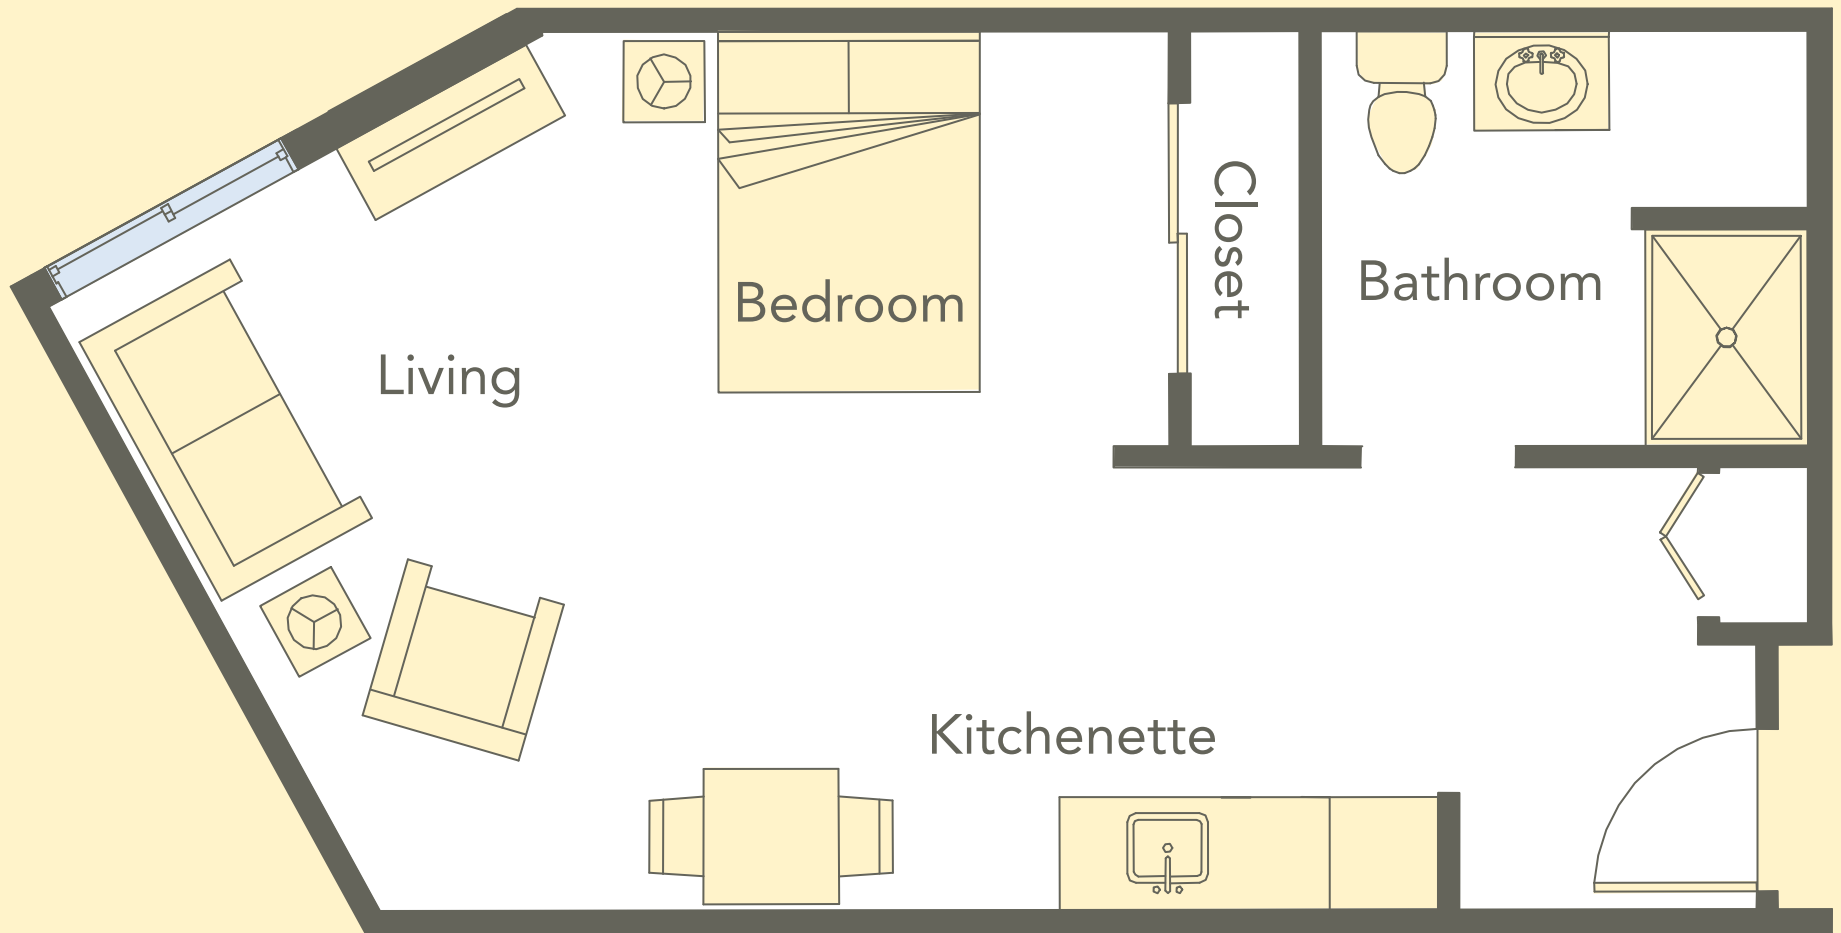

Duwamish

Assisted Living

Apartment Number	Sq. Ft.
204	462
304	456