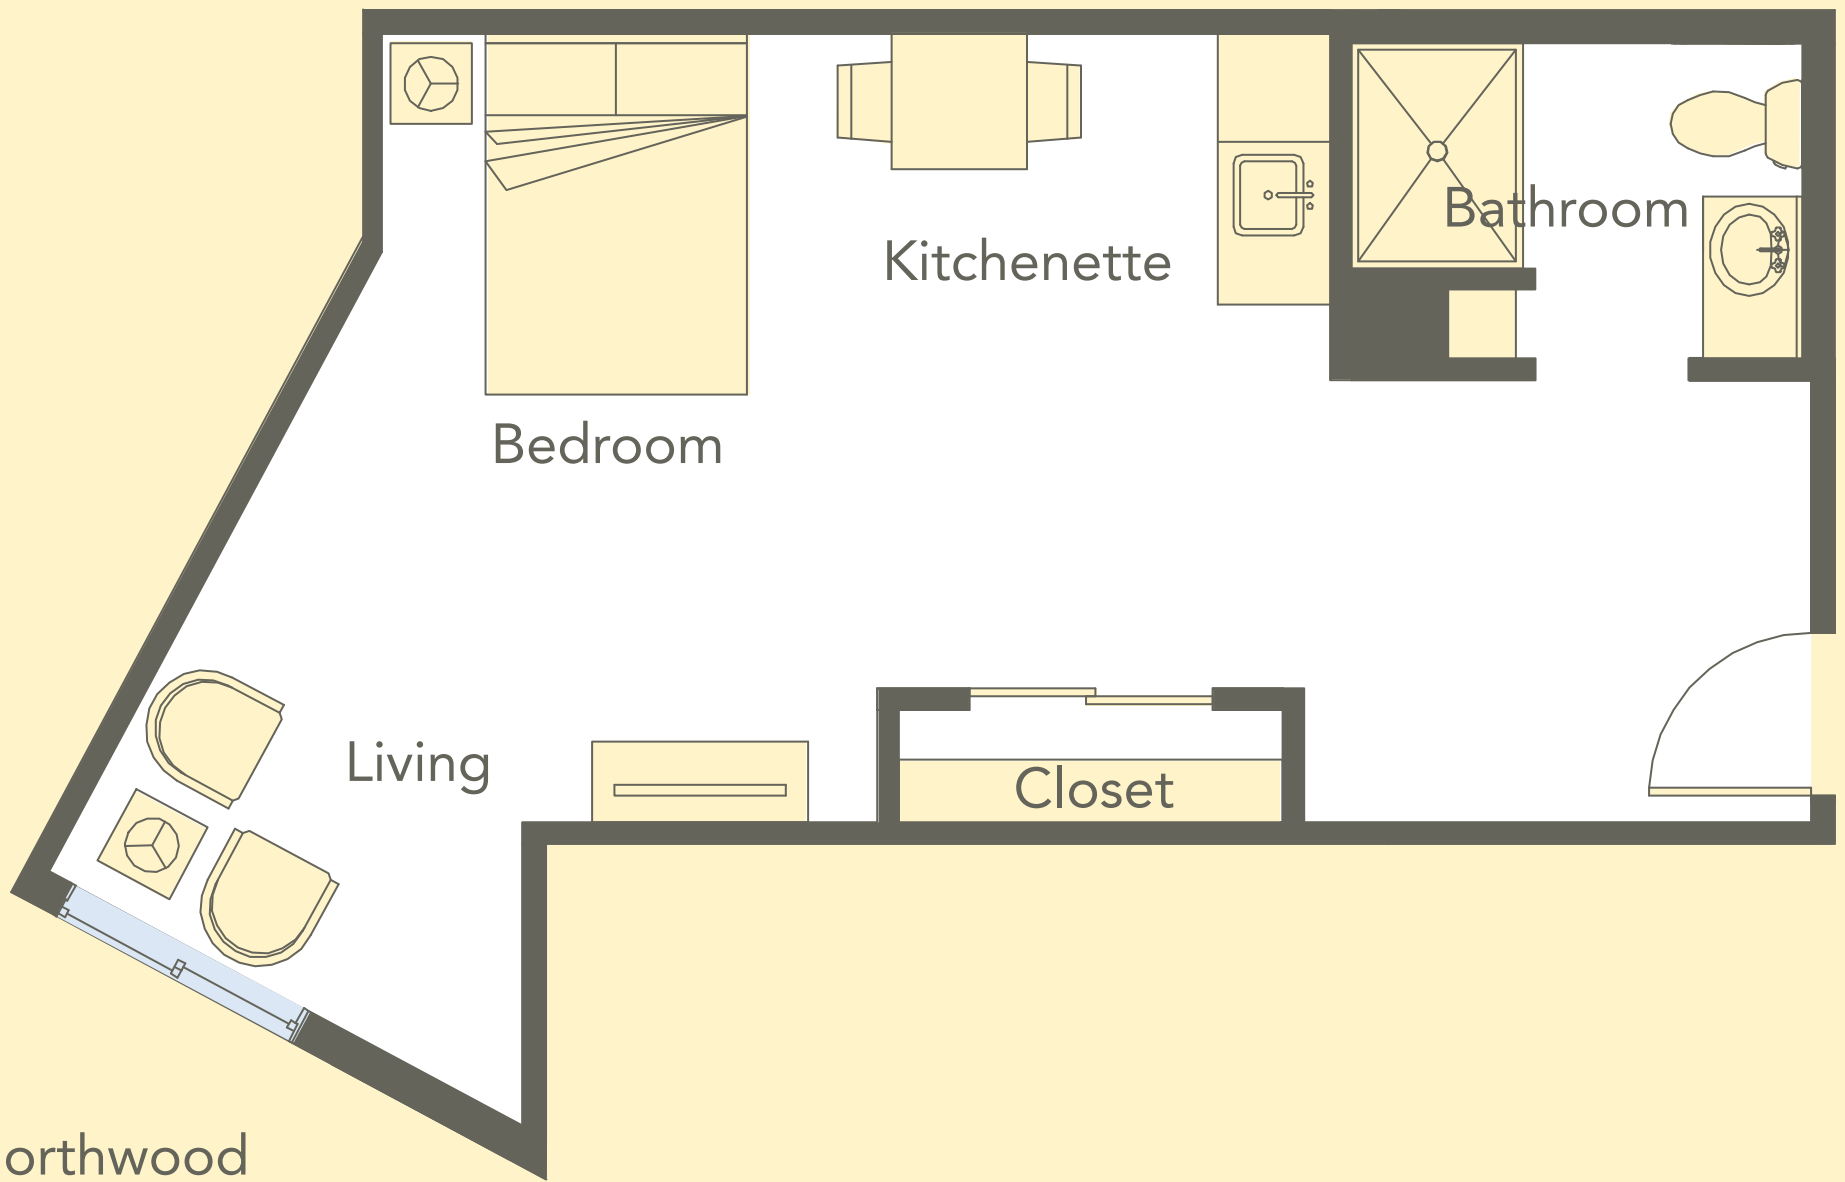

Assisted Living

Apartment Number	Sq. Ft.
115	360

Duwamish

Assisted Living

Apartment Number	Sq. Ft.
204	462
304	456

Redwood

Assisted Living

Apartment Number	Sq. Ft.
331	574