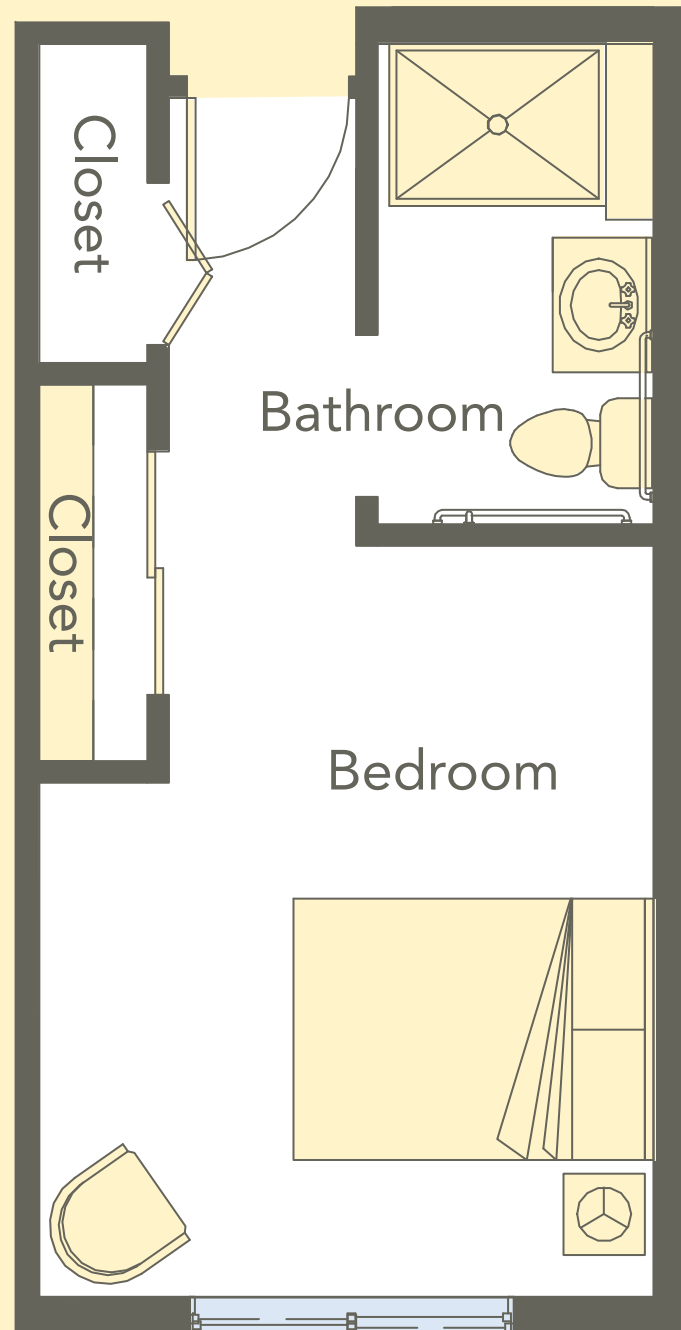

Apartment Number	Sq. Ft.
302	343

Valley

Life's Neighborhood

Apartment Number	Sq. Ft.
232	299

Willowmoor

Life's Neighborhood

Apartment Number	Sq. Ft.
220	285

Burke

Life's Neighborhood

Apartment Number	Sq. Ft.
217	254
218	258
219	263

Gilman

Life's Neighborhood

Apartment Number	Sq. Ft.
216	472

Cascade

Life's Neighborhood

Apartment Number	Sq. Ft.
230, 231	311