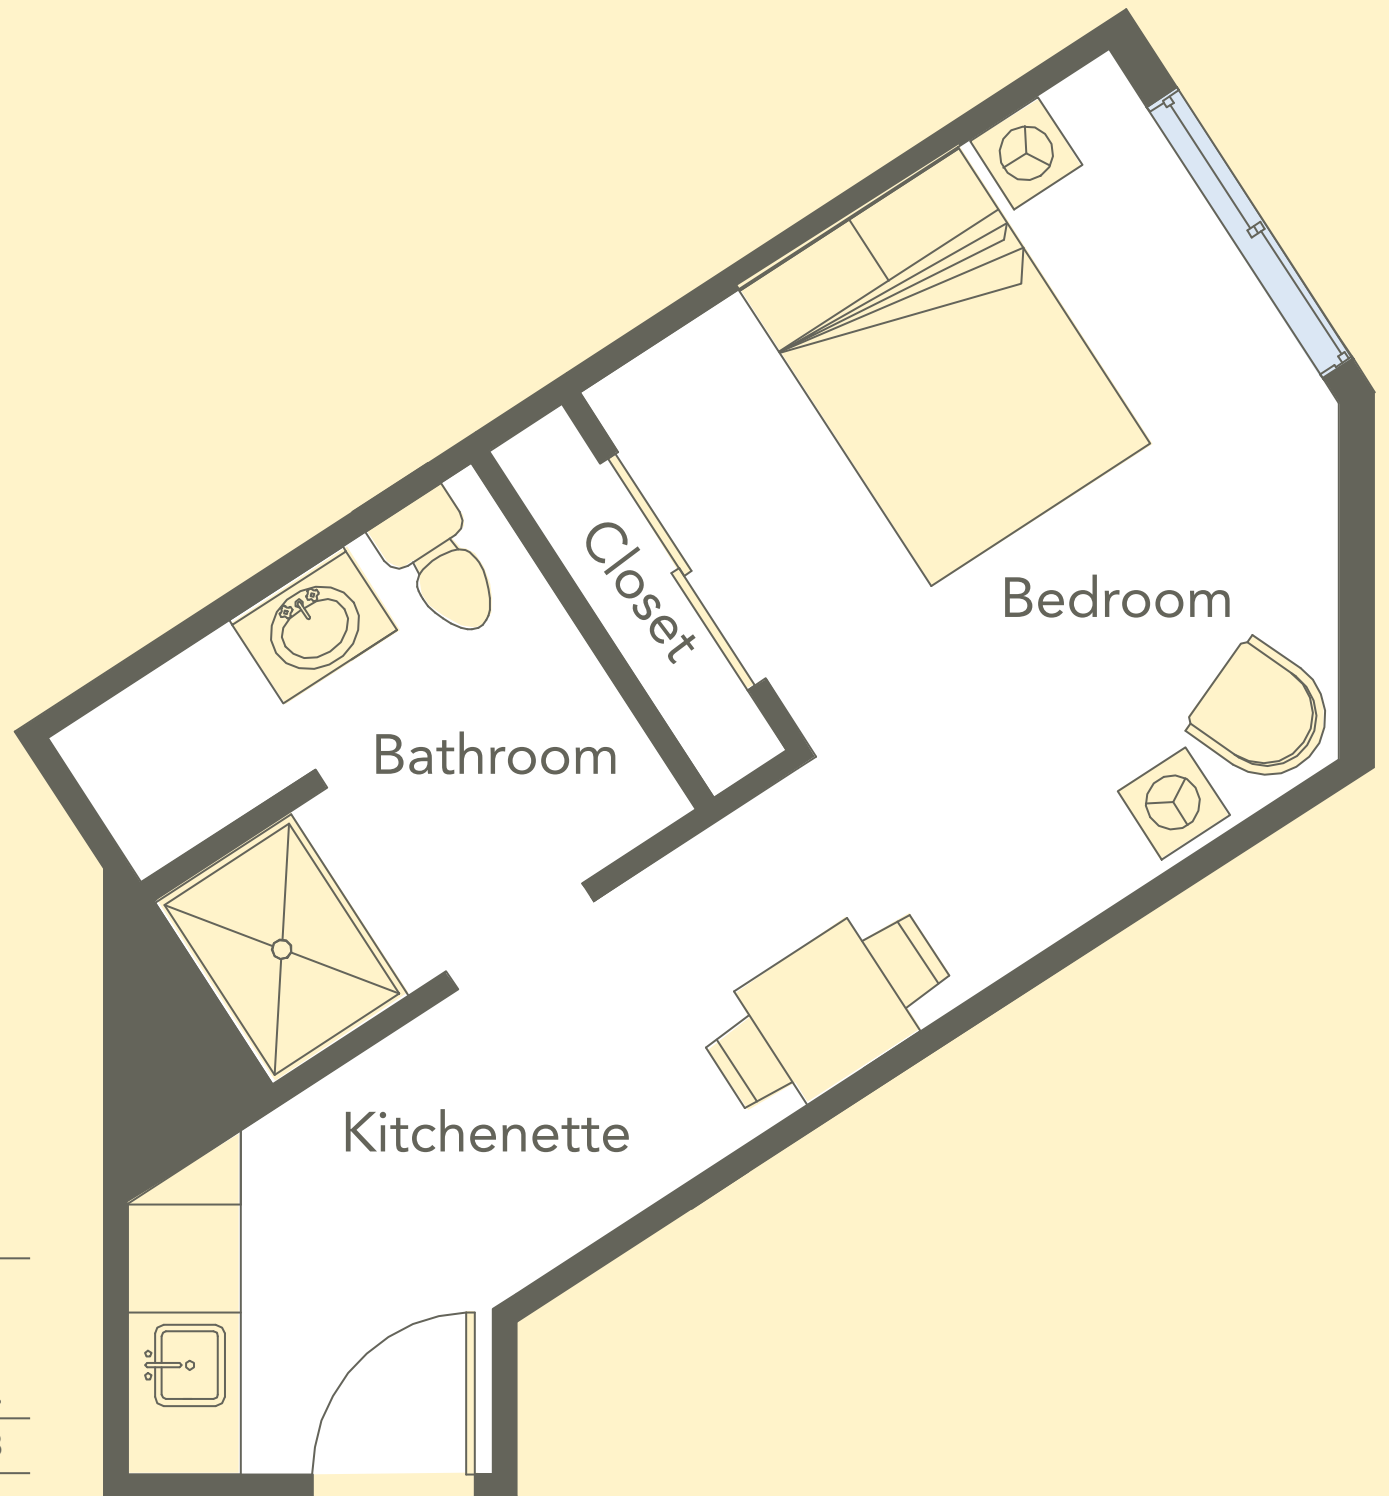

Northwood

Assisted Living

Apartment Number	Sq. Ft.
332	420

Lake

Assisted Living

Apartment Number	Sq. Ft.
301	374

Marymoor

Assisted Living

Apartment Number	Sq. Ft.
302	343

Valley

Life's Neighborhood

Apartment Number	Sq. Ft.
232	299

Willowmoor

Life's Neighborhood

Apartment Number	Sq. Ft.
220	285

Burke