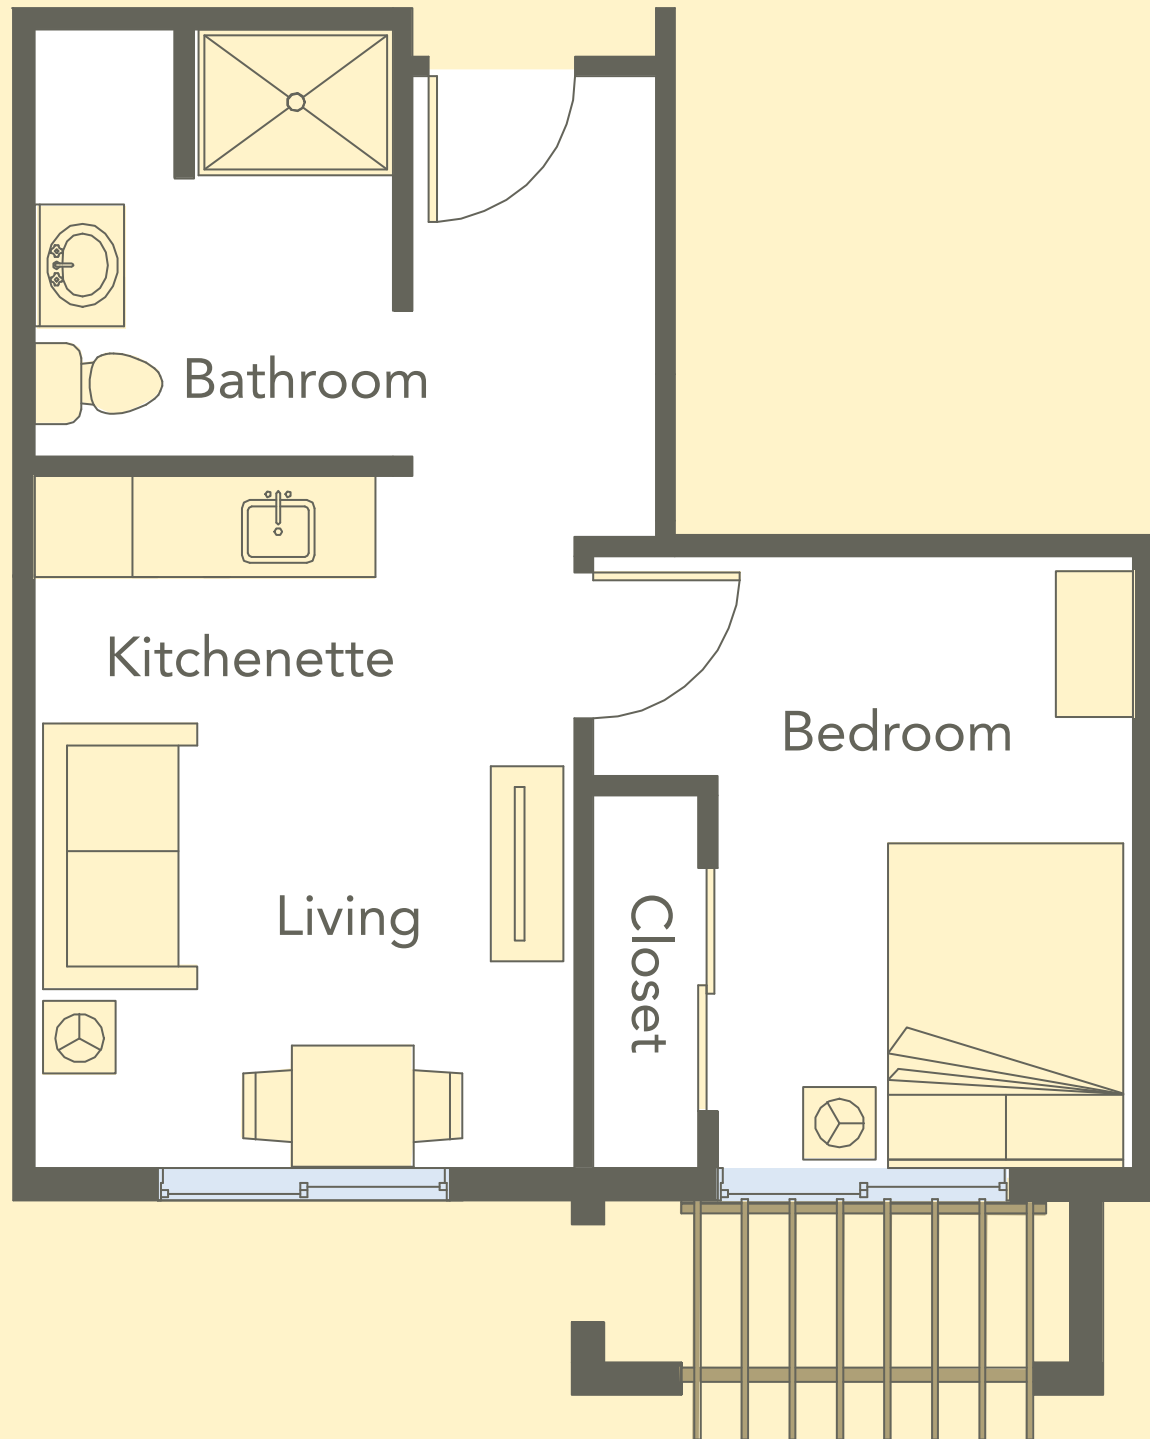

Apartment Number	Sq. Ft.
110	328
210	318
310	322

Westlake

Assisted Living

Apartment Number	Sq. Ft.
106	518
114, 314	512
117	546
308	521
329	487

River

Assisted Living

Apartment Number	Sq. Ft.
206	251
208	262
317	254
318	258
319	245
320	211

Viewpoint

Assisted Living

Apartment Number	Sq. Ft.
109, 209	416
309	418

Bear Creek

Assisted Living

Apartment Number	Sq. Ft.
103, 107, 203	351
105	349
205	350
207	353
303, 305	358
307	361

Overlake

Assisted Living

Apartment Number	Sq. Ft.
101	543

Willows

Assisted Living

Apartment Number	Sq. Ft.
316	468

BelRed

Assisted Living

Apartment Number	Sq. Ft.
322	416
324, 326, 328	411

Clise

Assisted Living

Apartment Number	Sq. Ft.
115	360

Duwamish

Assisted Living

Apartment Number	Sq. Ft.
204	462
304	456

Redwood

Assisted Living

Apartment Number	Sq. Ft.
331	574