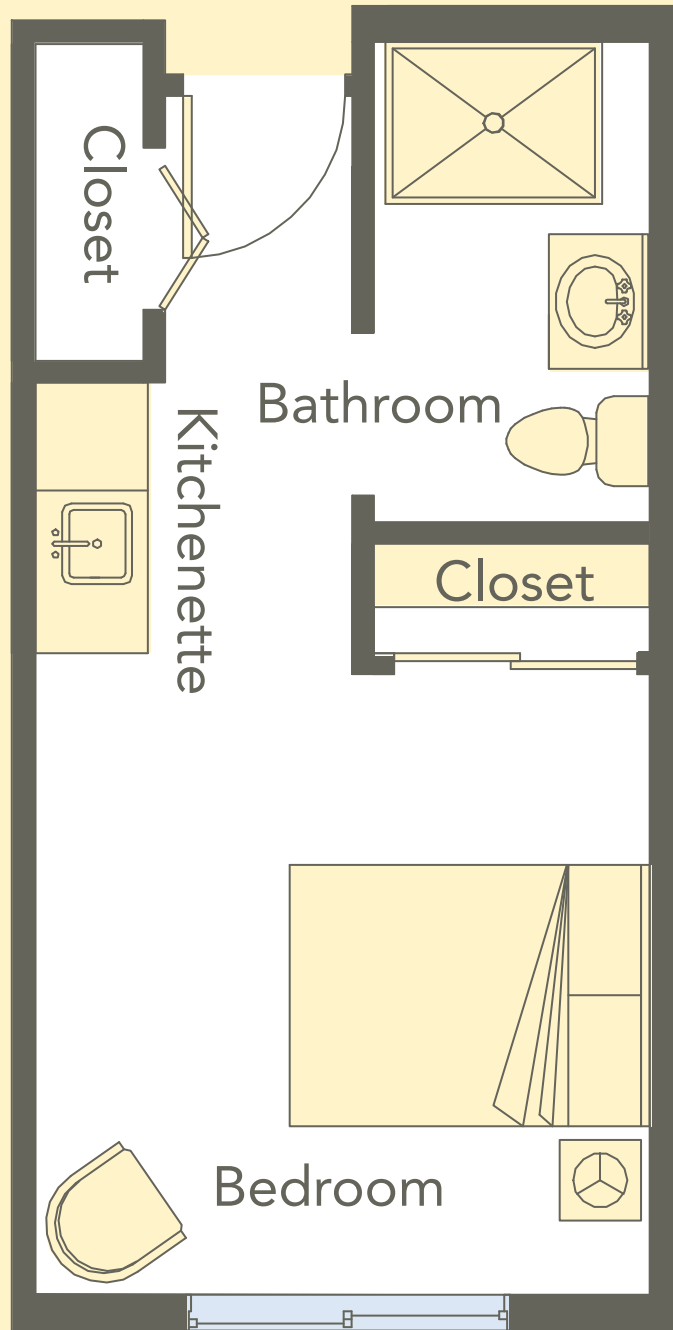

Parks

Assisted Living

Apartment Number	Sq. Ft.
112	438
212	463
312	452

Sammamish

Assisted Living

Apartment Number	Sq. Ft.
111	293
211, 311	298

Idylwood

Assisted Living

Apartment Number	Sq. Ft.
110	328
210	318
310	322

Westlake

Assisted Living

Apartment Number	Sq. Ft.
106	518
114, 314	512
117	546
308	521
329	487

River

Assisted Living

Apartment Number	Sq. Ft.
206	251
208	262
317	254
318	258
319	245
320	211

Viewpoint

Assisted Living

Apartment Number	Sq. Ft.
109, 209	416
309	418

Bear Creek

Assisted Living

Apartment Number	Sq. Ft.
103, 107, 203	351
105	349
205	350
207	353
303, 305	358
307	361

Overlake

Assisted Living