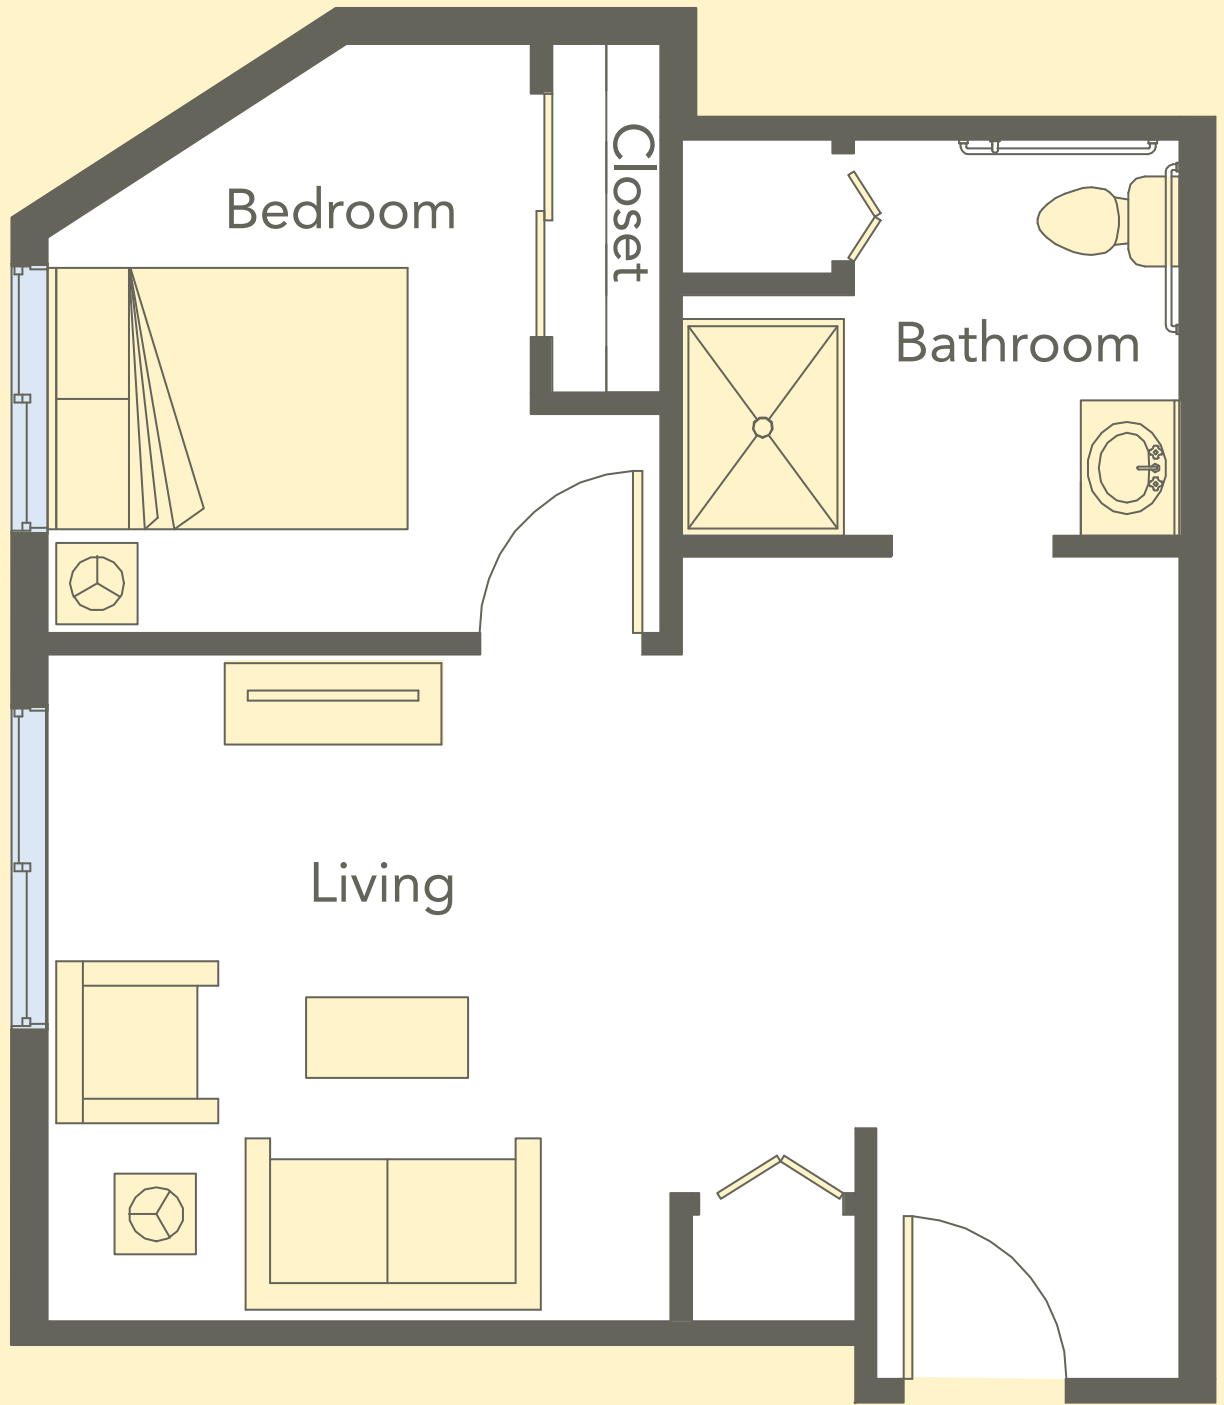

Apartment Number	Sq. Ft.
302	343

Valley

Life's Neighborhood

Apartment Number	Sq. Ft.
232	299

Willowmoor

Life's Neighborhood

Apartment Number	Sq. Ft.
220	285

Burke

Life's Neighborhood

Apartment Number	Sq. Ft.
217	254
218	258
219	263

Gilman

Life's Neighborhood

Apartment Number	Sq. Ft.
216	472

Cascade

Life's Neighborhood

Apartment Number	Sq. Ft.
230, 231	311