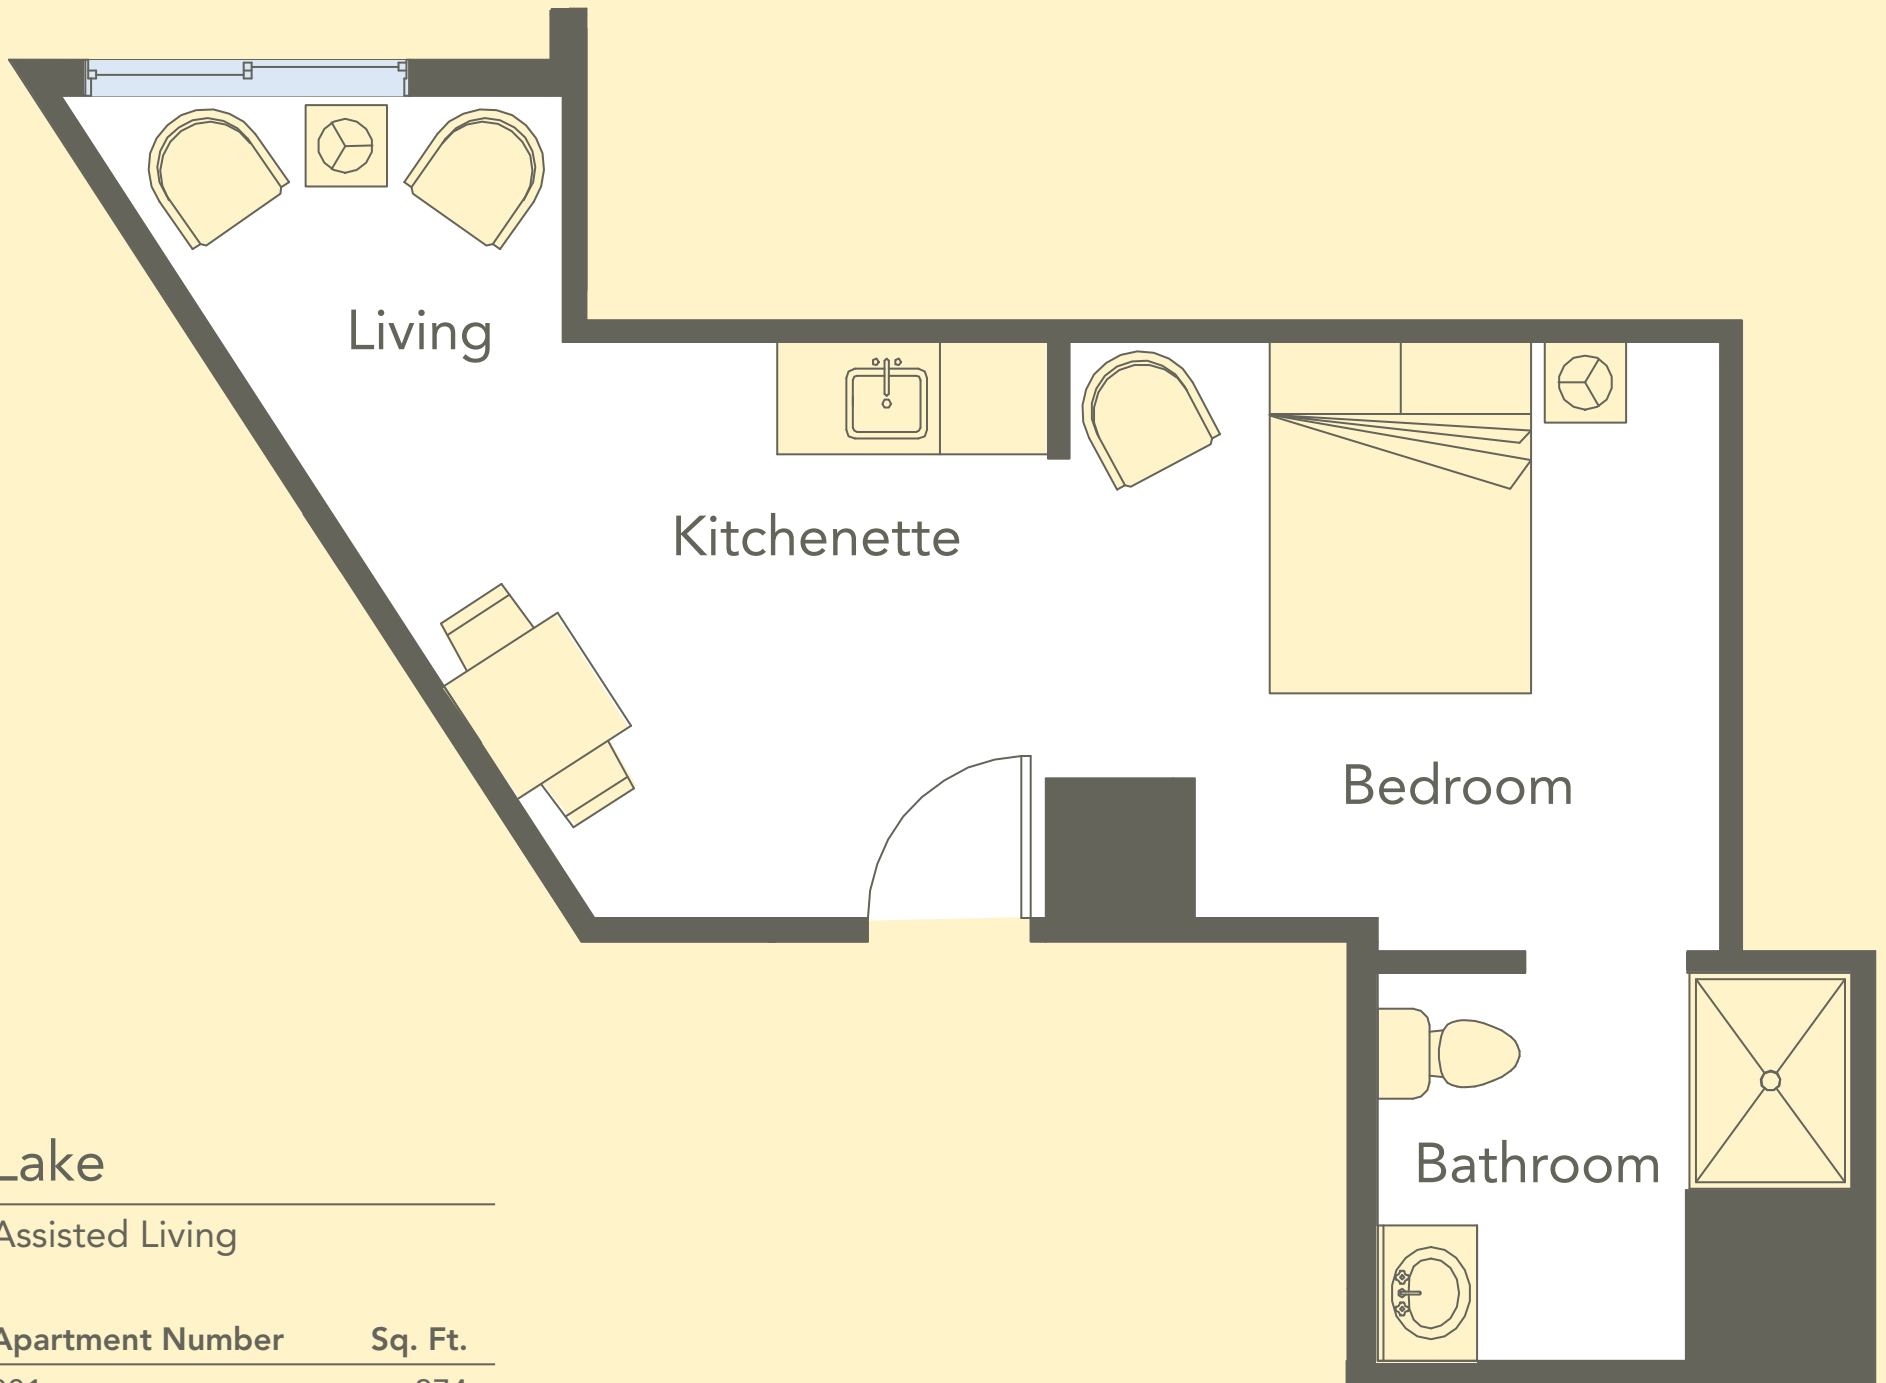

Lake

Assisted Living

Apartment Number	Sq. Ft.
301	374