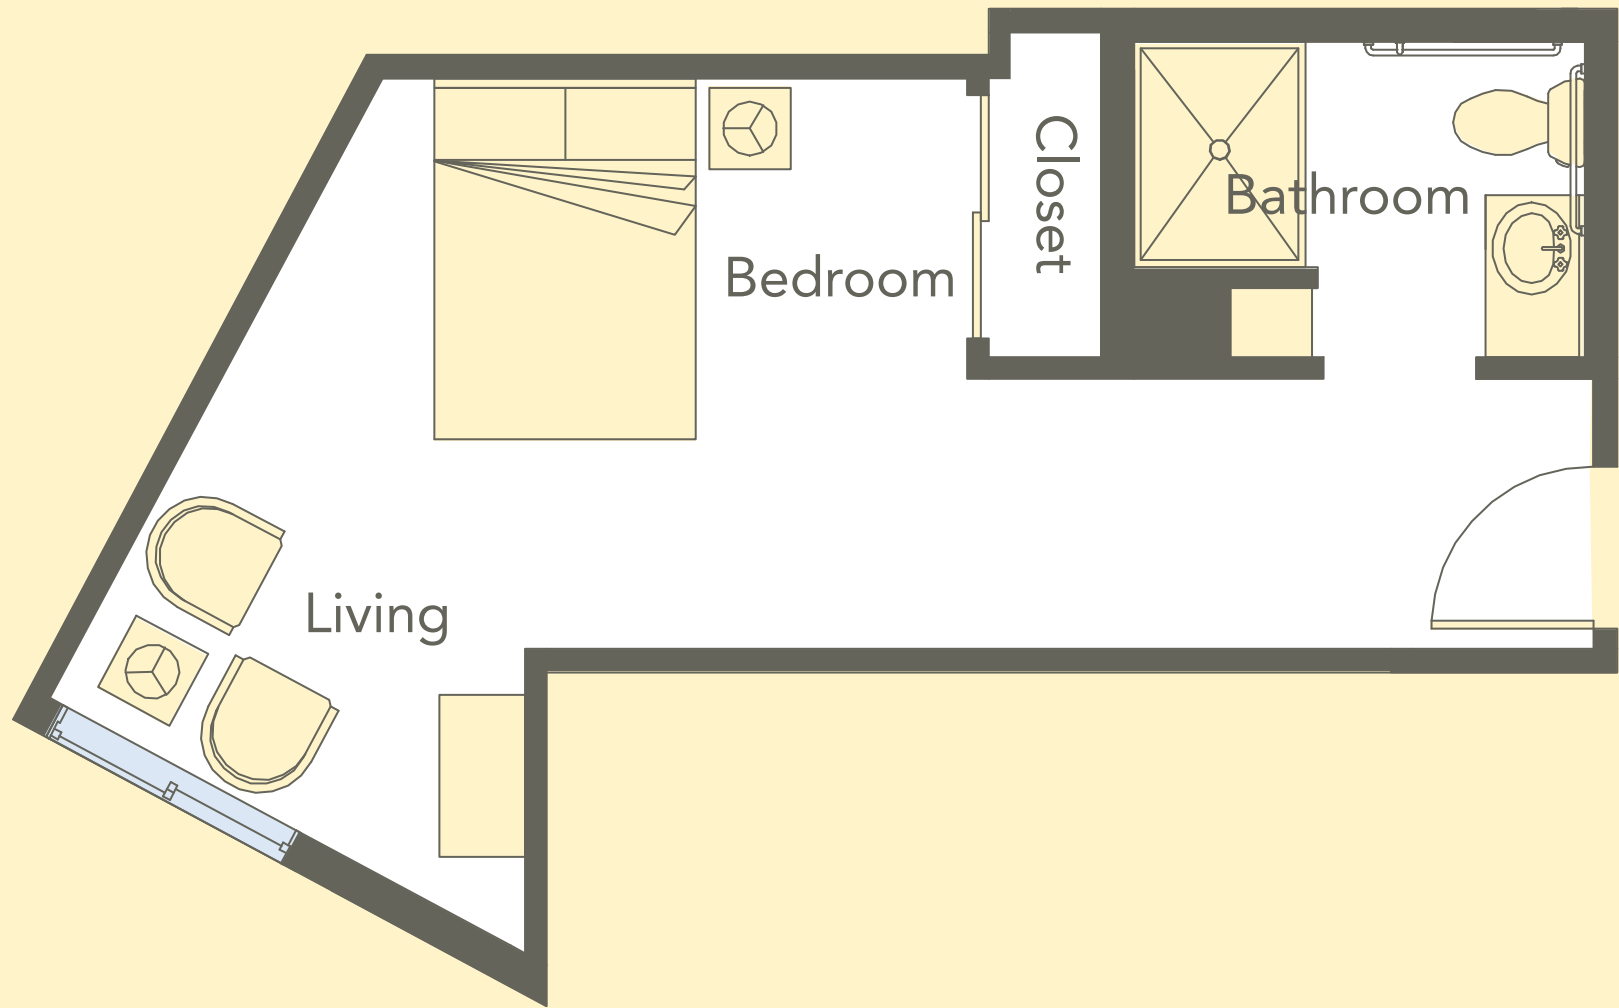

Northwood

Assisted Living

Apartment Number	Sq. Ft.
332	420

Lake

Assisted Living

Apartment Number	Sq. Ft.
301	374

Marymoor

Assisted Living

Apartment Number	Sq. Ft.
302	343

Valley

Life's Neighborhood

Apartment Number	Sq. Ft.
232	299

Willowmoor

Life's Neighborhood

Apartment Number	Sq. Ft.
220	285

Burke