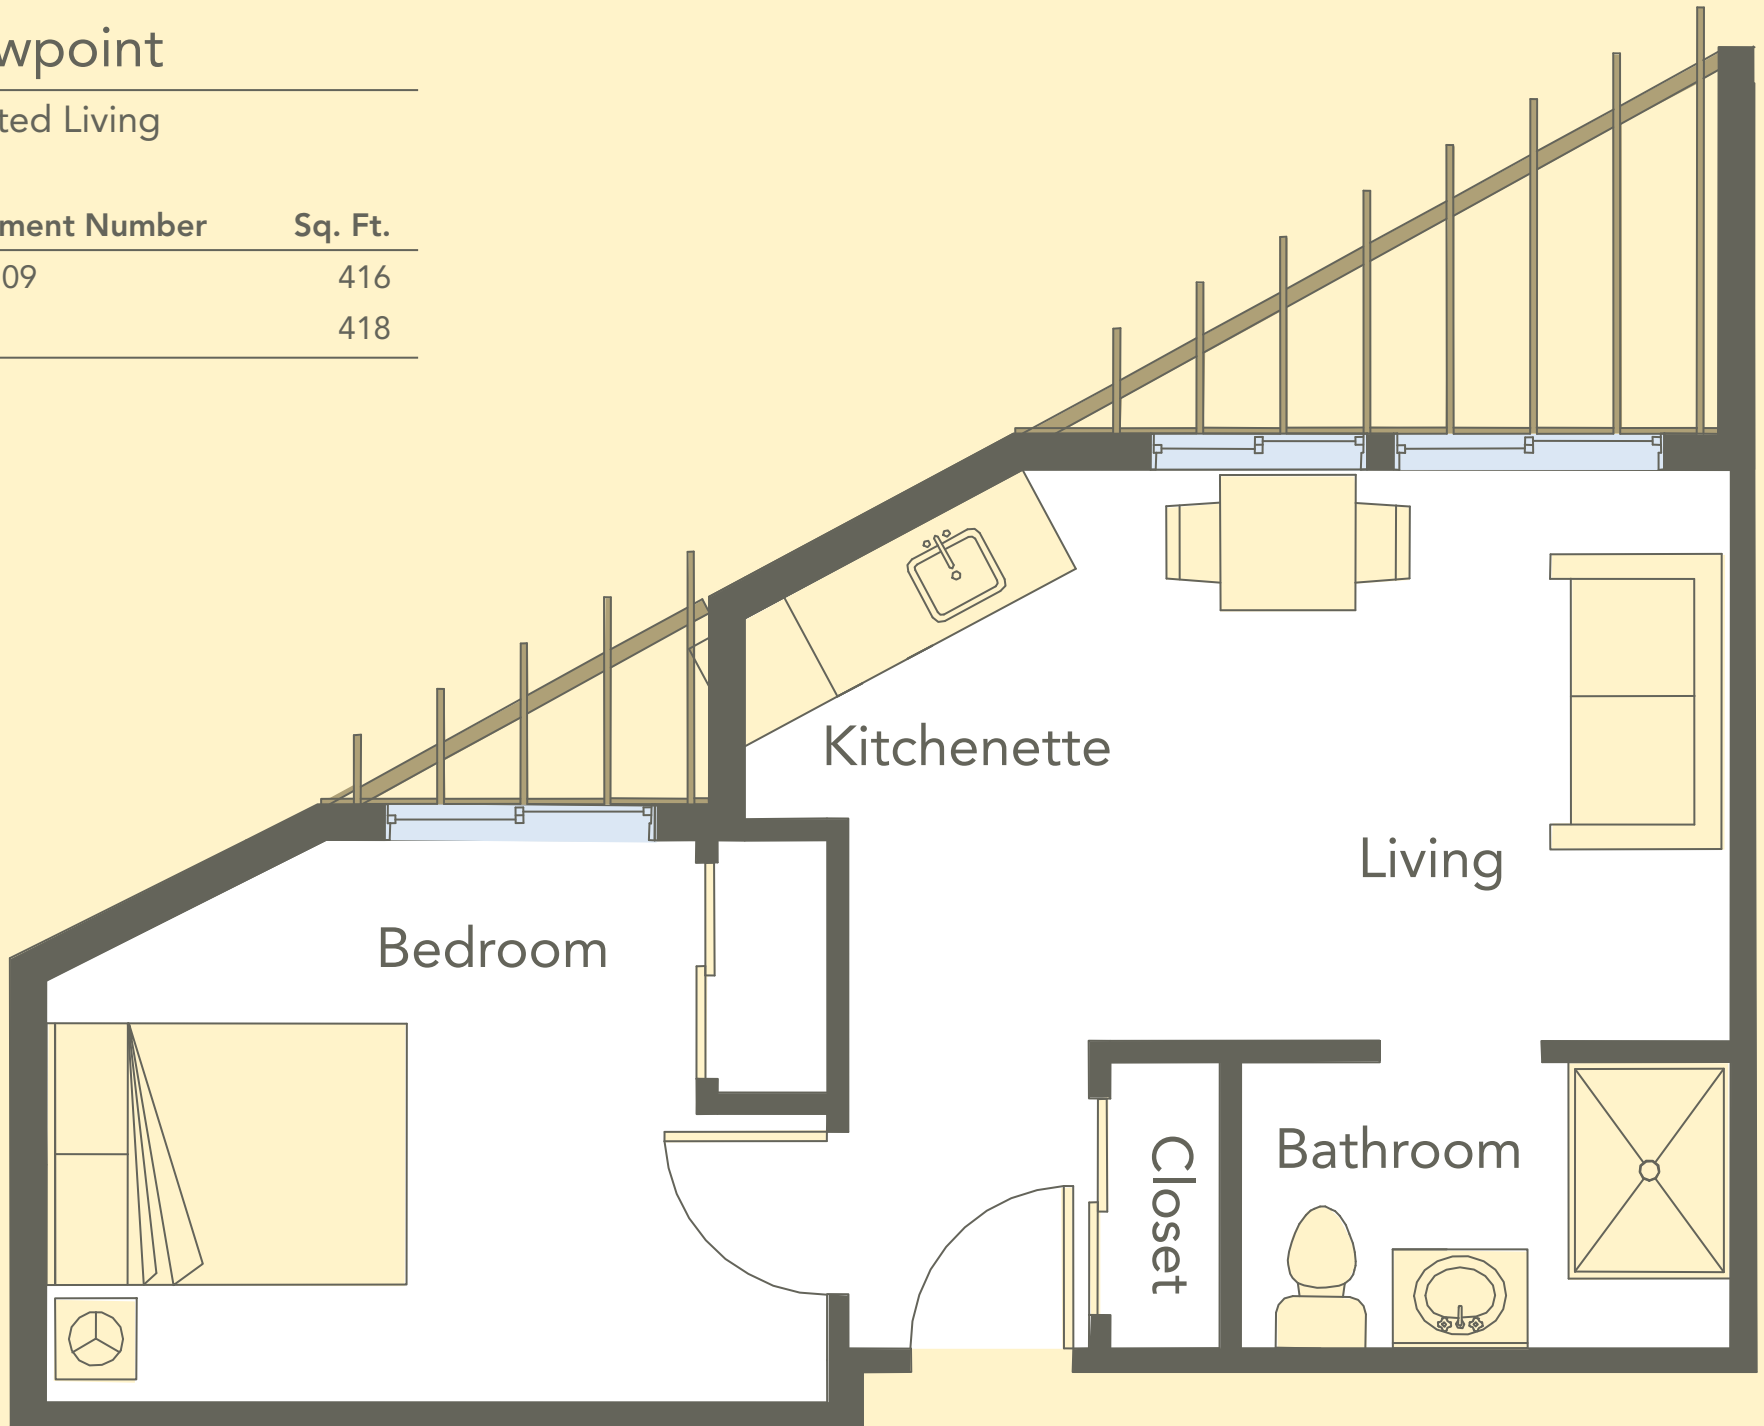

Apartment Number	Sq. Ft.
110	328
210	318
310	322

Westlake

Assisted Living

Apartment Number	Sq. Ft.
106	518
114, 314	512
117	546
308	521
329	487

River

Assisted Living

Apartment Number	Sq. Ft.
206	251
208	262
317	254
318	258
319	245
320	211

Viewpoint

Assisted Living

Apartment Number	Sq. Ft.
109, 209	416
309	418

Bear Creek

Assisted Living

Apartment Number	Sq. Ft.
103, 107, 203	351
105	349
205	350
207	353
303, 305	358
307	361

Overlake

Assisted Living