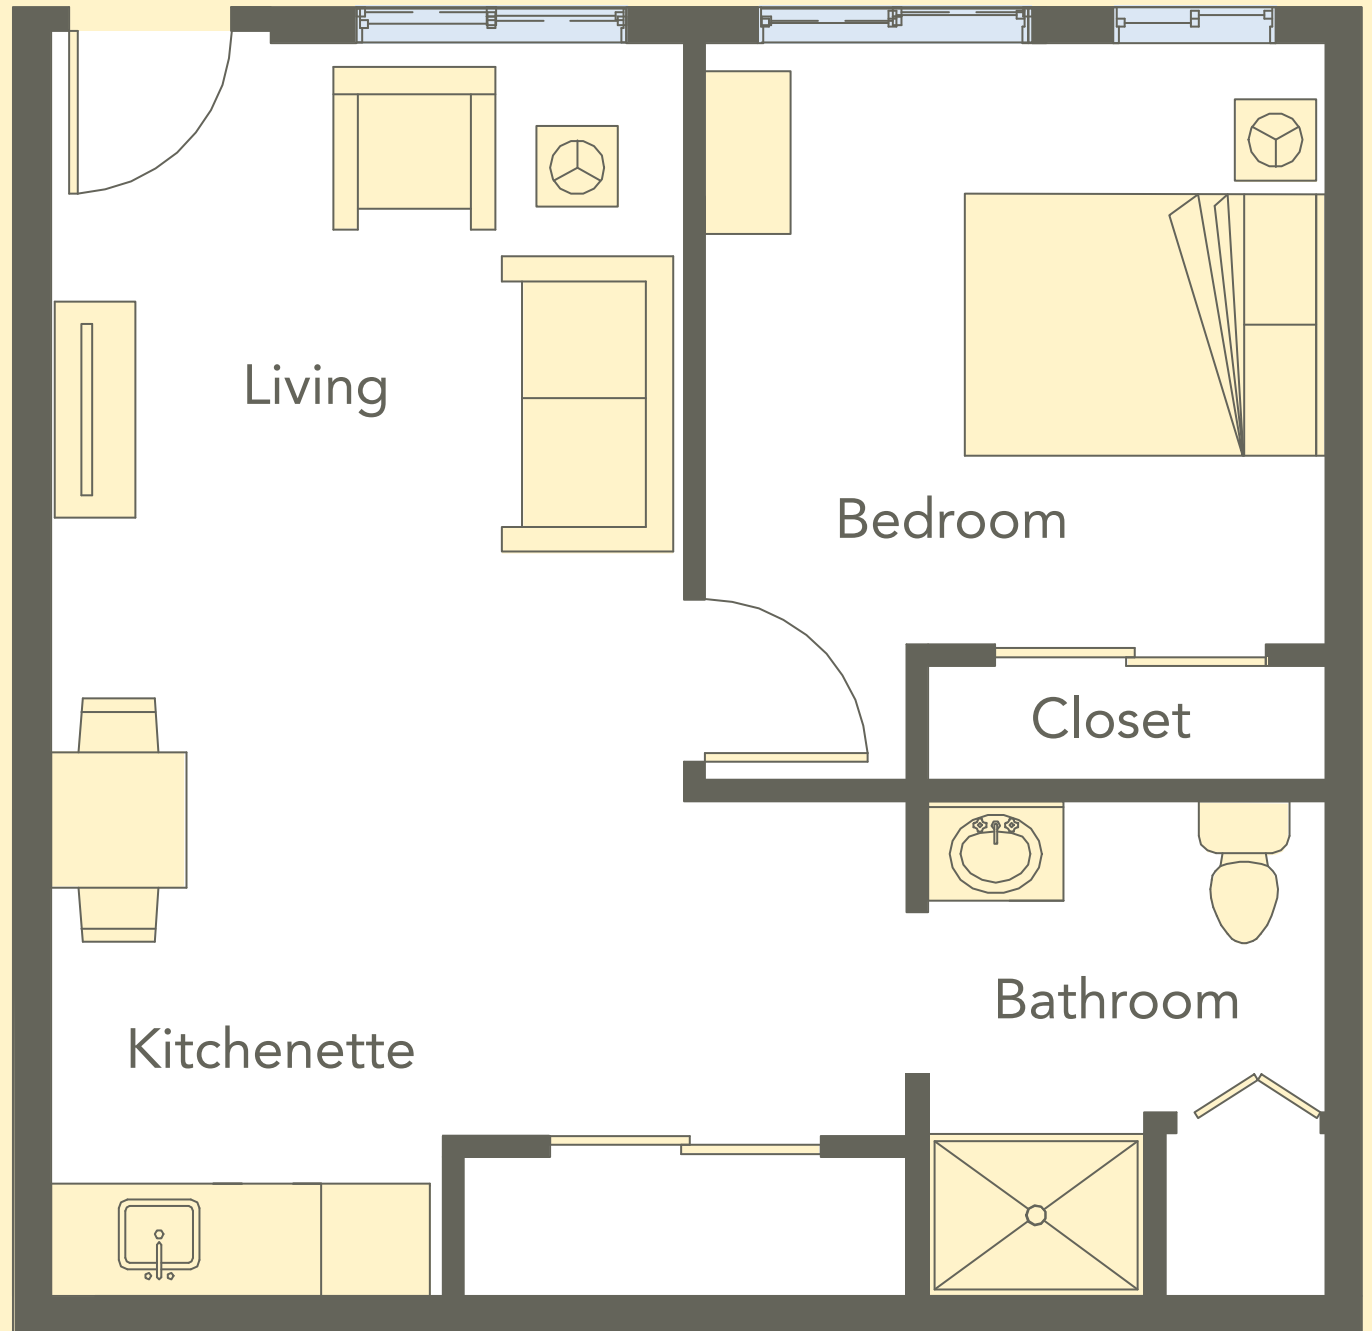

Parks

Assisted Living

Apartment Number	Sq. Ft.
112	438
212	463
312	452

Sammamish

Assisted Living

Apartment Number	Sq. Ft.
111	293
211, 311	298

Idylwood

Assisted Living

Apartment Number	Sq. Ft.
110	328
210	318
310	322

Westlake

Assisted Living

Apartment Number	Sq. Ft.
106	518
114, 314	512
117	546
308	521
329	487

River

Assisted Living

Apartment Number	Sq. Ft.
206	251
208	262
317	254
318	258
319	245
320	211

Viewpoint

Assisted Living

Apartment Number	Sq. Ft.
109, 209	416
309	418

Bear Creek

Assisted Living

Apartment Number	Sq. Ft.
103, 107, 203	351
105	349
205	350
207	353
303, 305	358
307	361

Overlake

Assisted Living