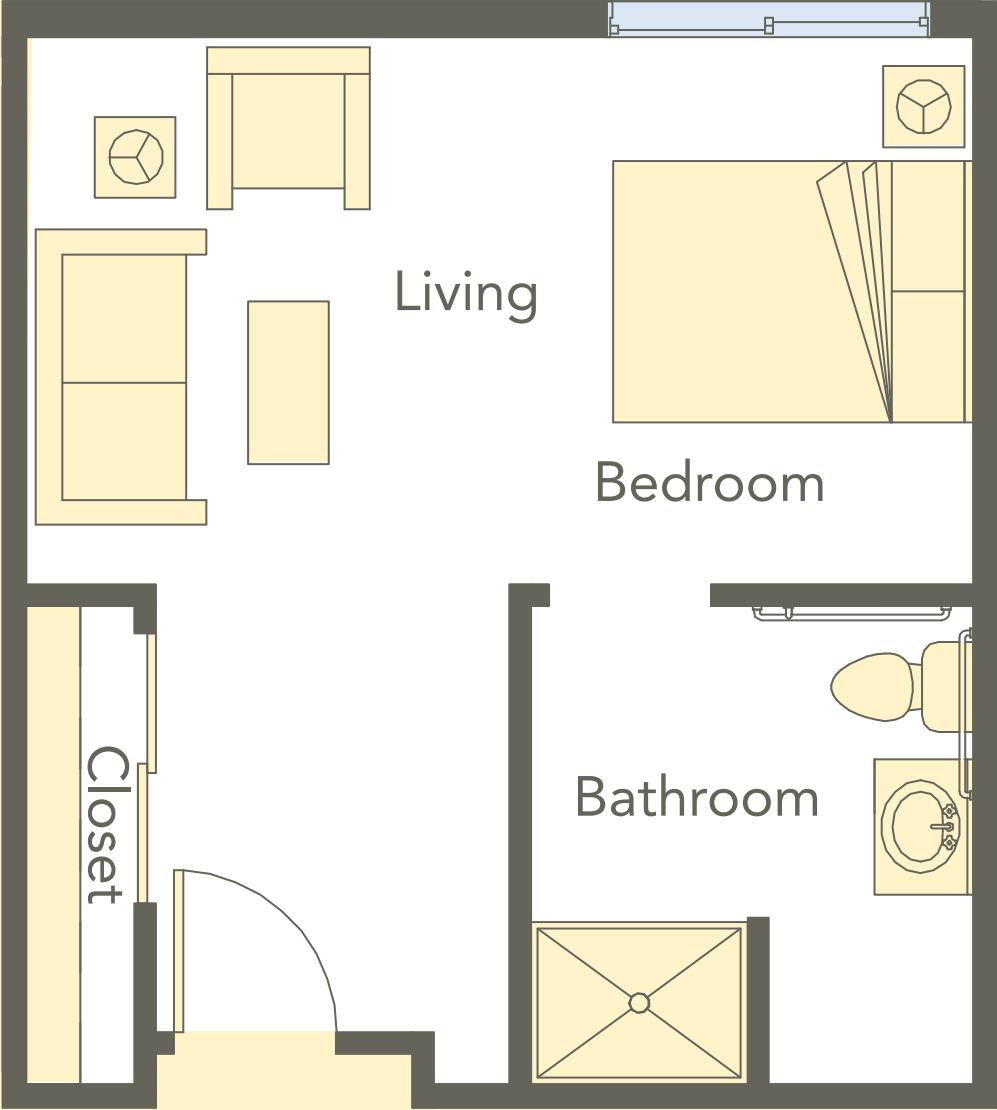

Life's Neighborhood

Apartment Number	Sq. Ft.
217	254
218	258
219	263

Gilman

Life's Neighborhood

Apartment Number	Sq. Ft.
216	472

Cascade

Life's Neighborhood

Apartment Number	Sq. Ft.
230, 231	311

Ardmoore

Life's Neighborhood

Apartment Number	Sq. Ft.
222, 223, 226, 227	218

Redmond

Life's Neighborhood

Apartment Number	Sq. Ft.
214	233
215	232
221, 224, 225, 228	231