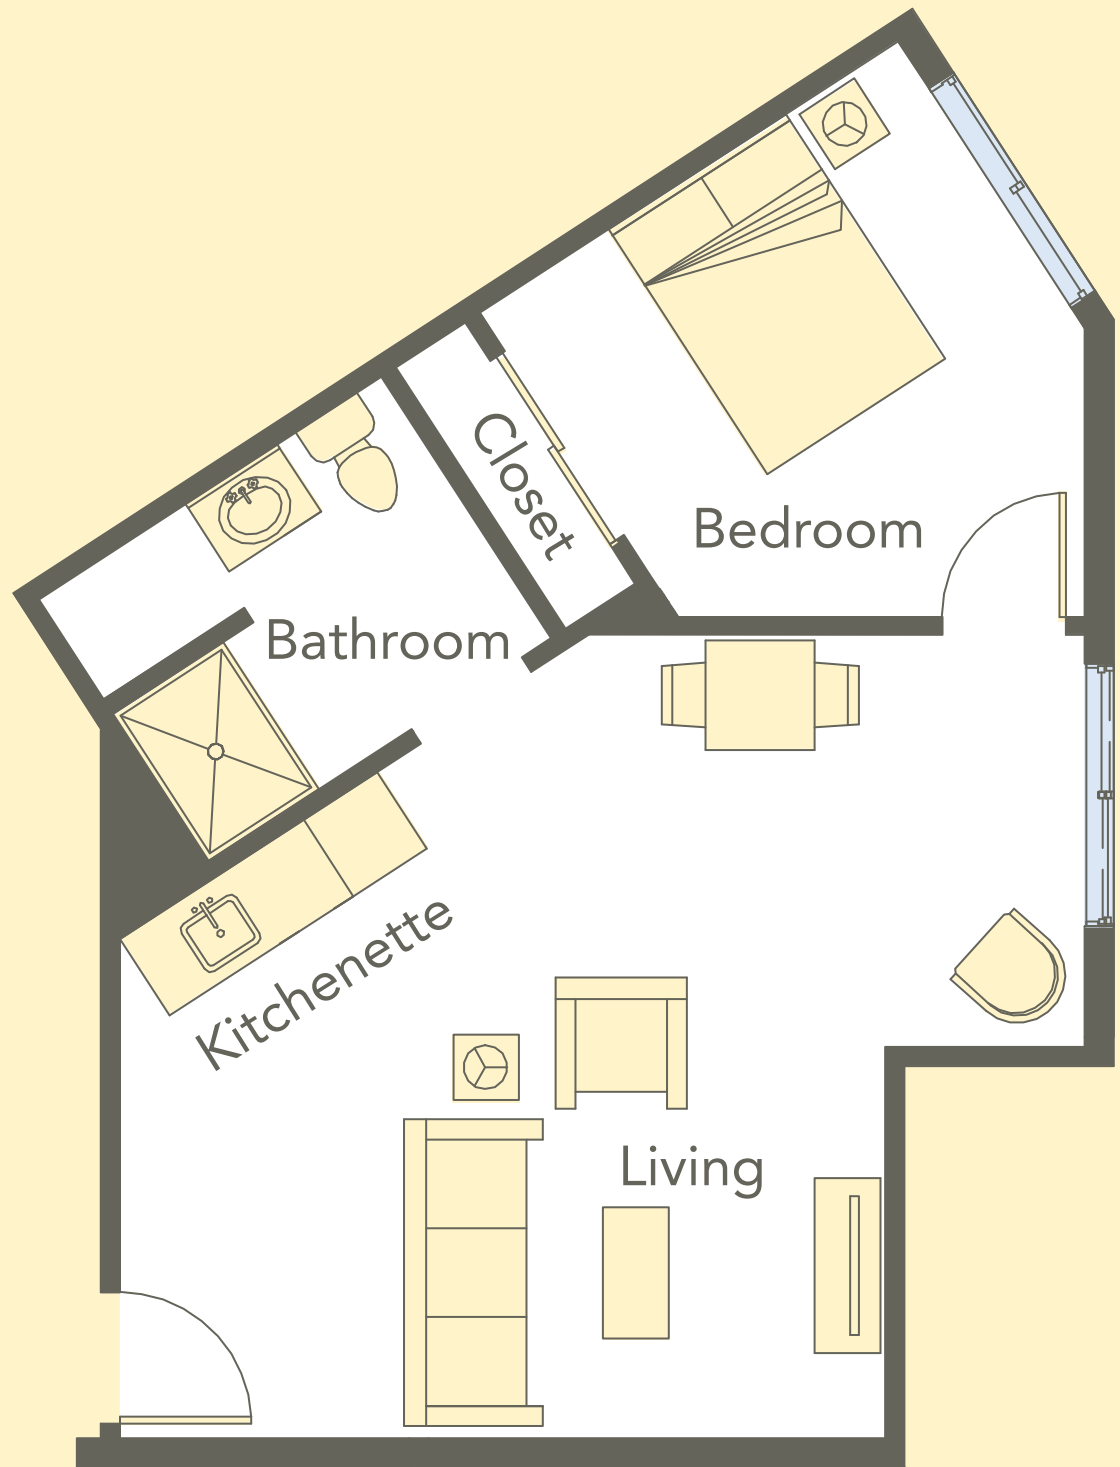

Apartment Number	Sq. Ft.
110	328
210	318
310	322

Westlake

Assisted Living

Apartment Number	Sq. Ft.
106	518
114, 314	512
117	546
308	521
329	487

River

Assisted Living

Apartment Number	Sq. Ft.
206	251
208	262
317	254
318	258
319	245
320	211

Viewpoint

Assisted Living

Apartment Number	Sq. Ft.
109, 209	416
309	418

Bear Creek

Assisted Living

Apartment Number	Sq. Ft.
103, 107, 203	351
105	349
205	350
207	353
303, 305	358
307	361

Overlake

Assisted Living

Apartment Number	Sq. Ft.
101	543

Willows

Assisted Living

Apartment Number	Sq. Ft.
316	468

BelRed

Assisted Living

Apartment Number	Sq. Ft.
322	416
324, 326, 328	411

Clise