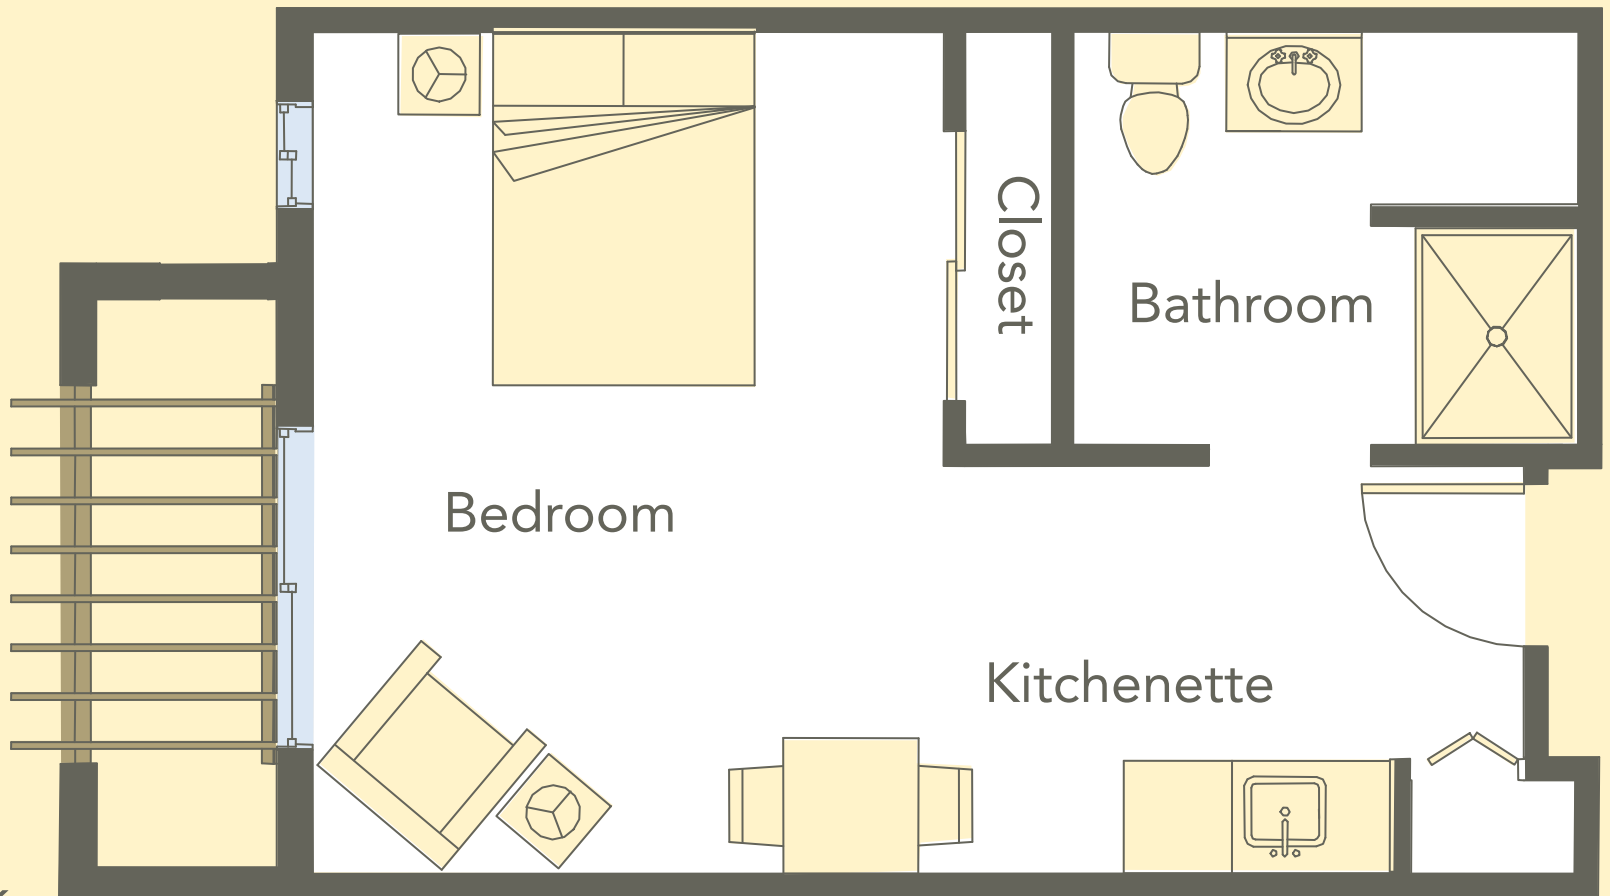

Apartment Number	Sq. Ft.
110	328
210	318
310	322

Westlake

Assisted Living

Apartment Number	Sq. Ft.
106	518
114, 314	512
117	546
308	521
329	487

River

Assisted Living

Apartment Number	Sq. Ft.
206	251
208	262
317	254
318	258
319	245
320	211

Viewpoint

Assisted Living

Apartment Number	Sq. Ft.
109, 209	416
309	418

Bear Creek

Assisted Living

Apartment Number	Sq. Ft.
103, 107, 203	351
105	349
205	350
207	353
303, 305	358
307	361

Overlake

Assisted Living