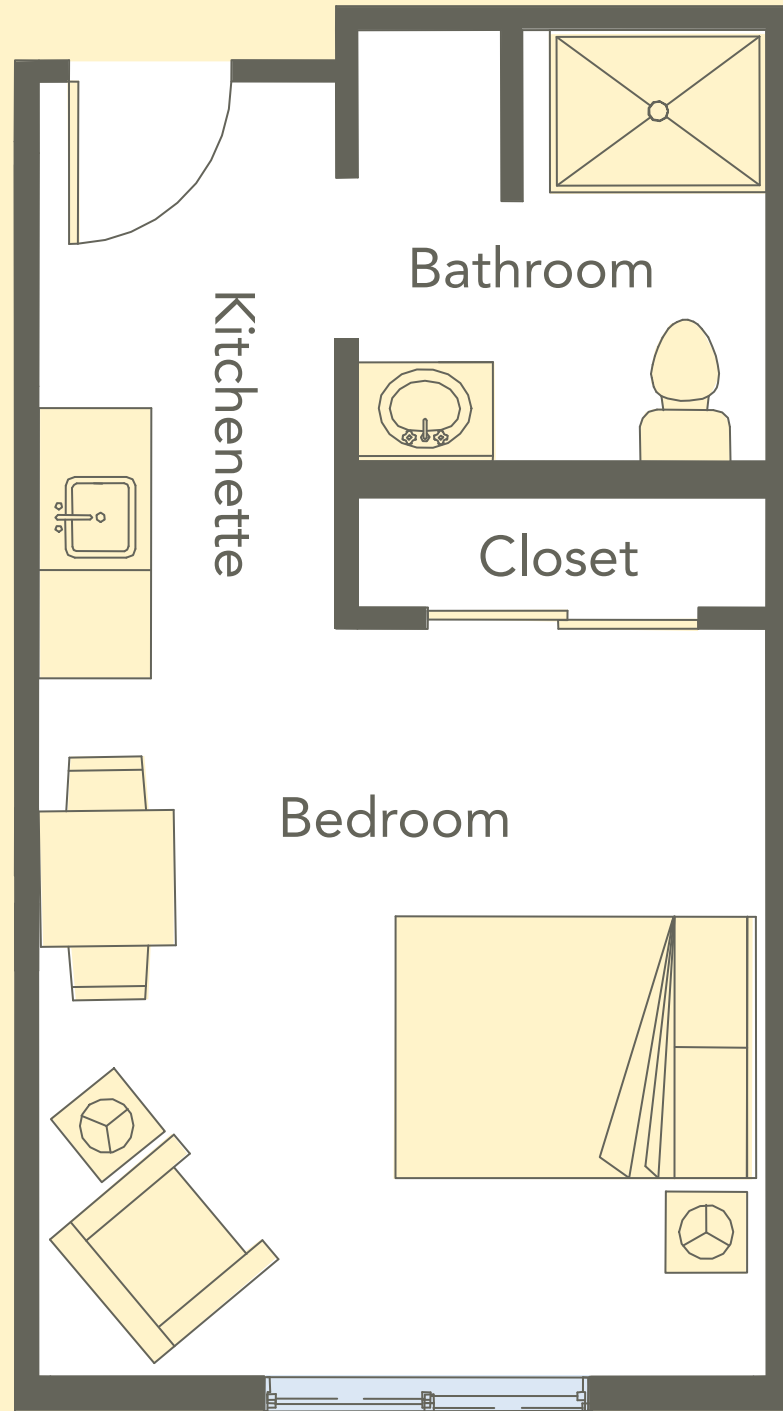

Parks

Assisted Living

Apartment Number	Sq. Ft.
112	438
212	463
312	452

Sammamish

Assisted Living

Apartment Number	Sq. Ft.
111	293
211, 311	298

Idylwood

Assisted Living

Apartment Number	Sq. Ft.
110	328
210	318
310	322

Westlake

Assisted Living

Apartment Number	Sq. Ft.
106	518
114, 314	512
117	546
308	521
329	487

River

Assisted Living

Apartment Number	Sq. Ft.
206	251
208	262
317	254
318	258
319	245
320	211

Viewpoint

Assisted Living

Apartment Number	Sq. Ft.
109, 209	416
309	418

Bear Creek

Assisted Living

Apartment Number	Sq. Ft.
103, 107, 203	351
105	349
205	350
207	353
303, 305	358
307	361

Overlake

Assisted Living