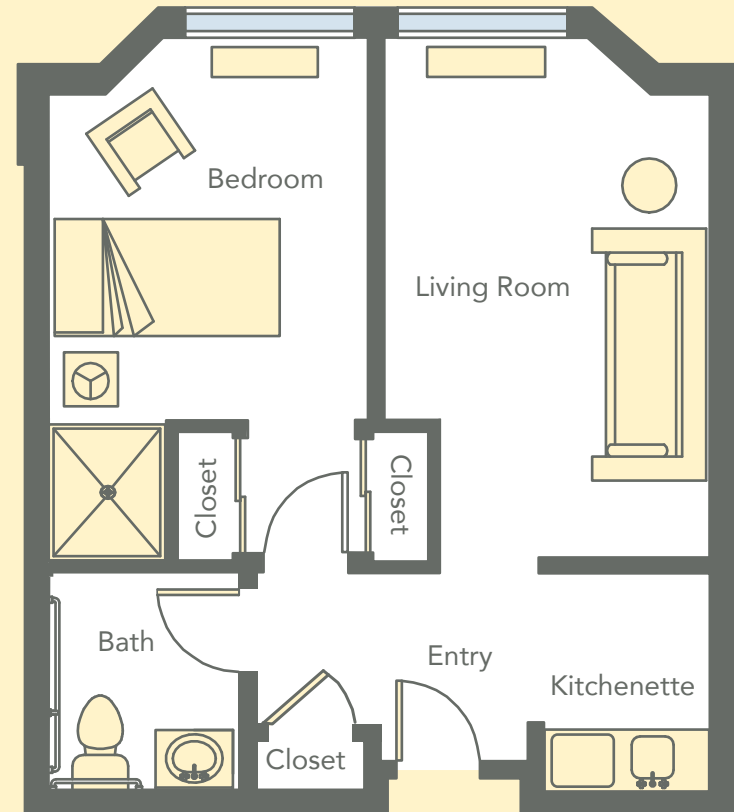

**Assisted Living**  
Studio (377 Sq. Ft.)

**Assisted Living**  
One Bedroom (650 Sq. Ft.)