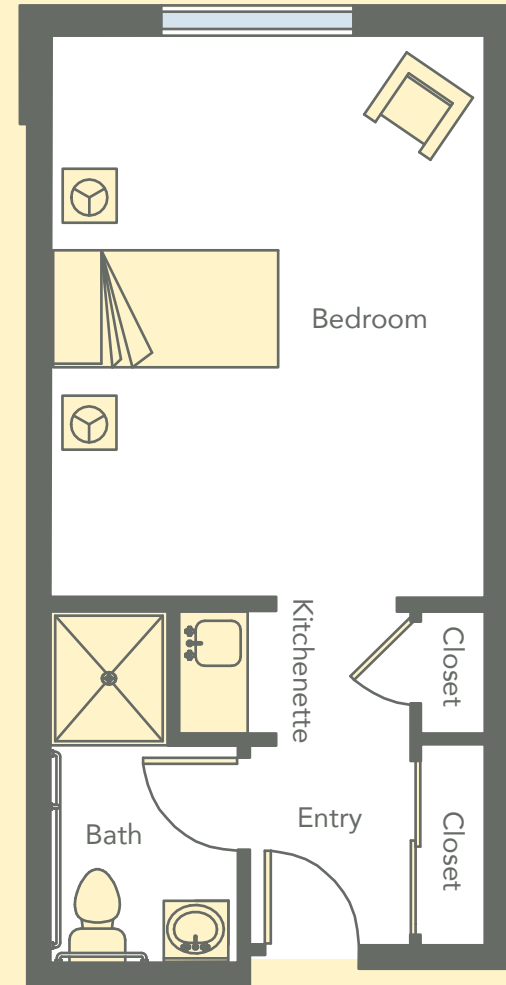

Assisted Living
 Wedgewood Studio (330 Sq. Ft.)

Assisted Living
 Montlake Studio (430-575 Sq. Ft.)