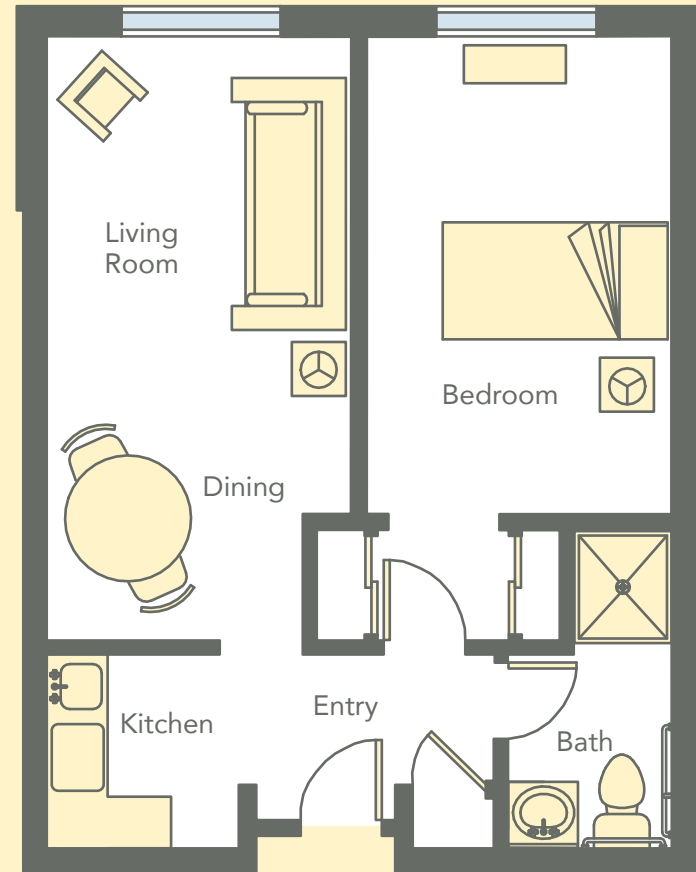

Assisted Living
 Laurelhurst One Bedroom (552 Sq. Ft.)

Assisted Living
 Fremont One Bedroom (710 Sq. Ft.)