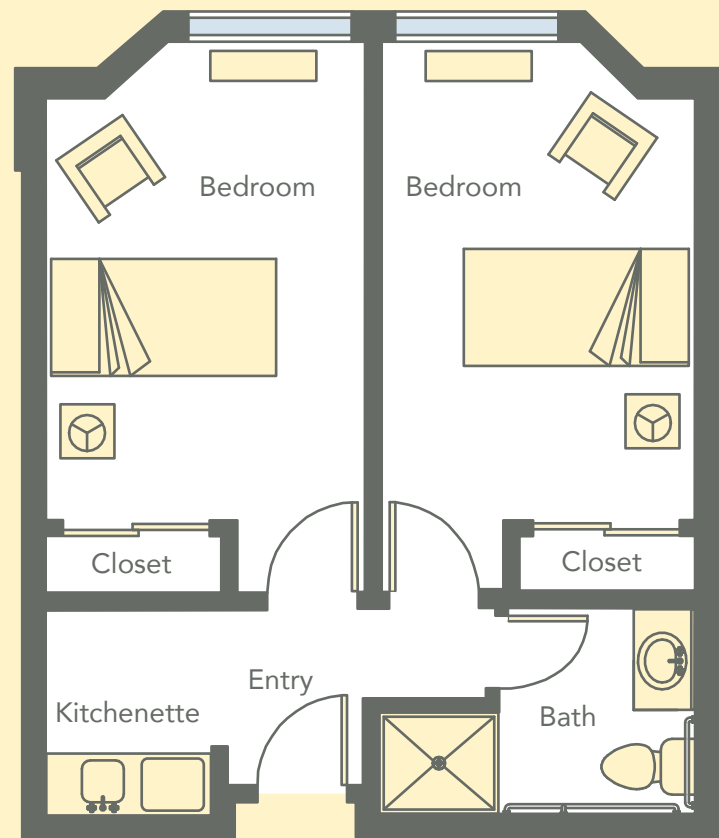

Life's Neighborhood
Studio (377 Sq. Ft.)

Life's Neighborhood
Companion Suite (650 Sq. Ft.)

Aegis Living
at Shadowridge

Assisted Living & Memory Care

1440 South Melrose Drive
Oceanside, CA 92056

760.806.3600