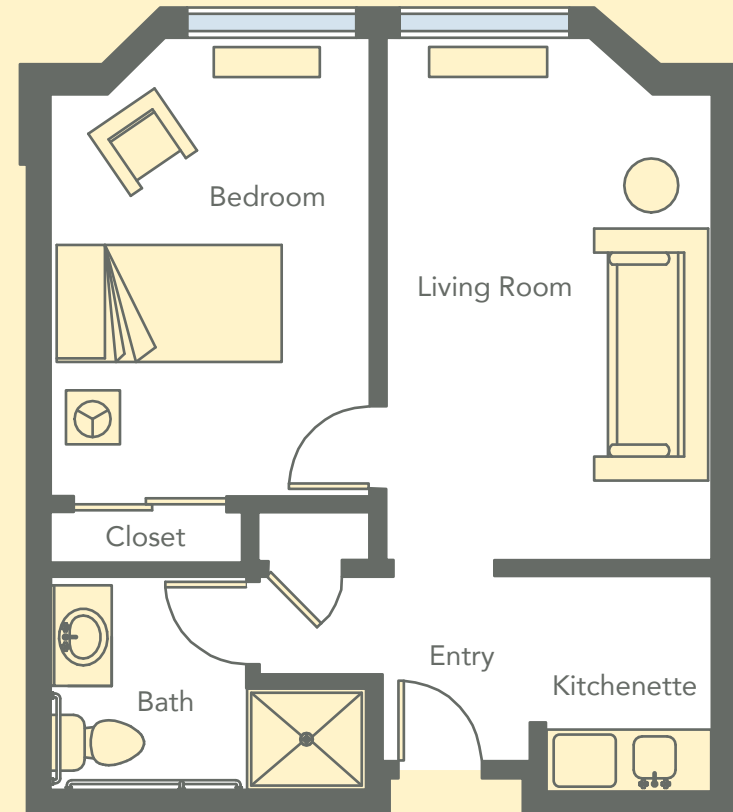

**Assisted Living**  
Studio (377 Sq. Ft.)

**Assisted Living**  
One Bedroom (650 Sq. Ft.)

**Aegis Living**  
at Shadowridge

**Assisted Living & Memory Care**  
1440 South Melrose Drive  
Oceanside, CA 92056