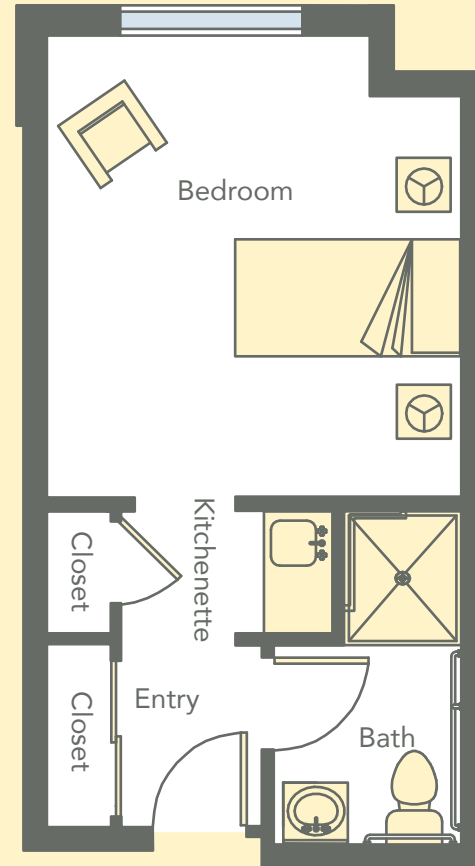

Life's Neighborhood
Studio (320 Sq. Ft.)

Life's Neighborhood
Deluxe Studio (377 Sq. Ft.)

Aegis Living
of San Francisco

Assisted Living & Memory Care
2280 Gellert Blvd.
South San Francisco, CA 94080

650.952.6100
Web: aegisofsanfrancisco.com
Email: Sanfrancisco@aegisliving.com