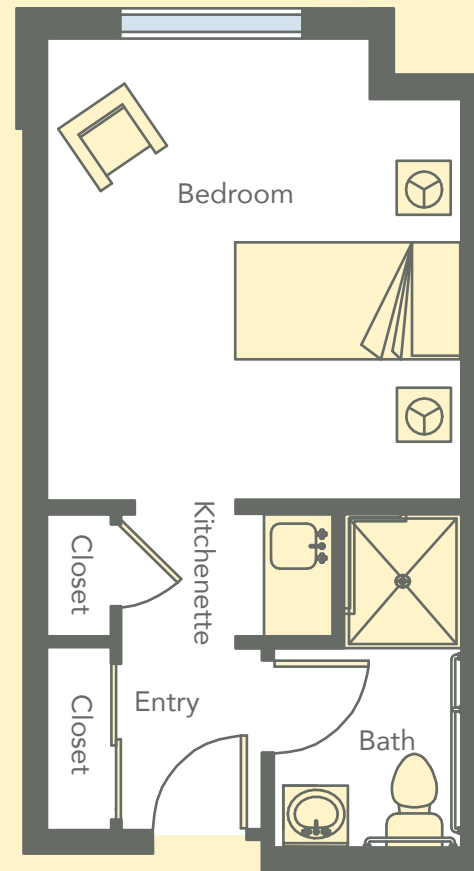

Assisted Living
Studio (320 Sq. Ft.)

Assisted Living
Deluxe Studio (377 Sq. Ft.)

Aegis Living
of San Francisco

Assisted Living & Memory Care
2280 Gellert Blvd.
South San Francisco, CA 94080

650.952.6100
Web: aegisofsanfrancisco.com
Email: Sanfrancisco@aegisliving.com