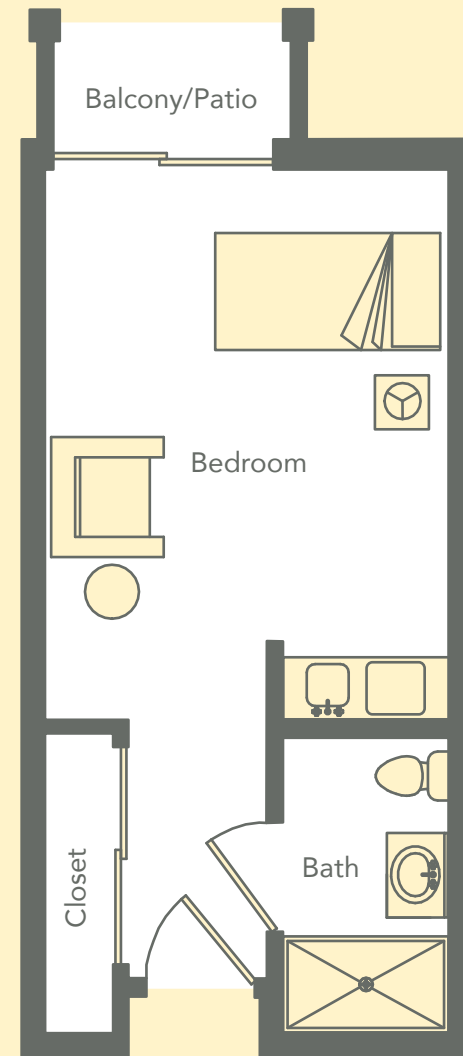

Life's Neighborhood
Side-by-Side Studio Suite (570 Sq. Ft.)

Life's Neighborhood
Studio (288 Sq. Ft.)