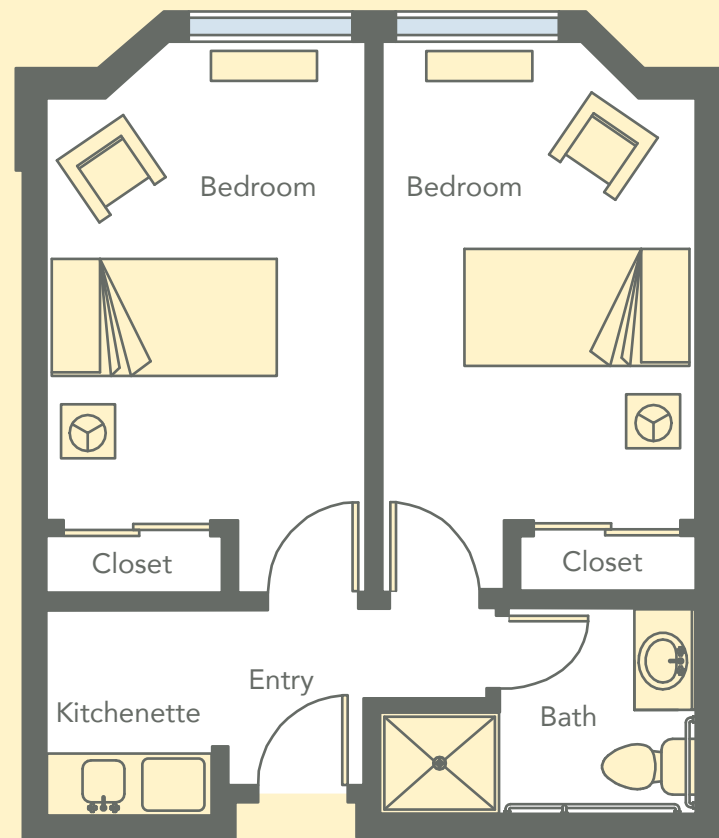

Life's Neighborhood
Studio (377 Sq. Ft.)

Life's Neighborhood
Companion Suite (650 Sq. Ft.)

Aegis Living
of Pleasant Hill

Assisted Living & Memory Care

1660 Oak Park Boulevard
Pleasant Hill, CA 94523

925.939.2700