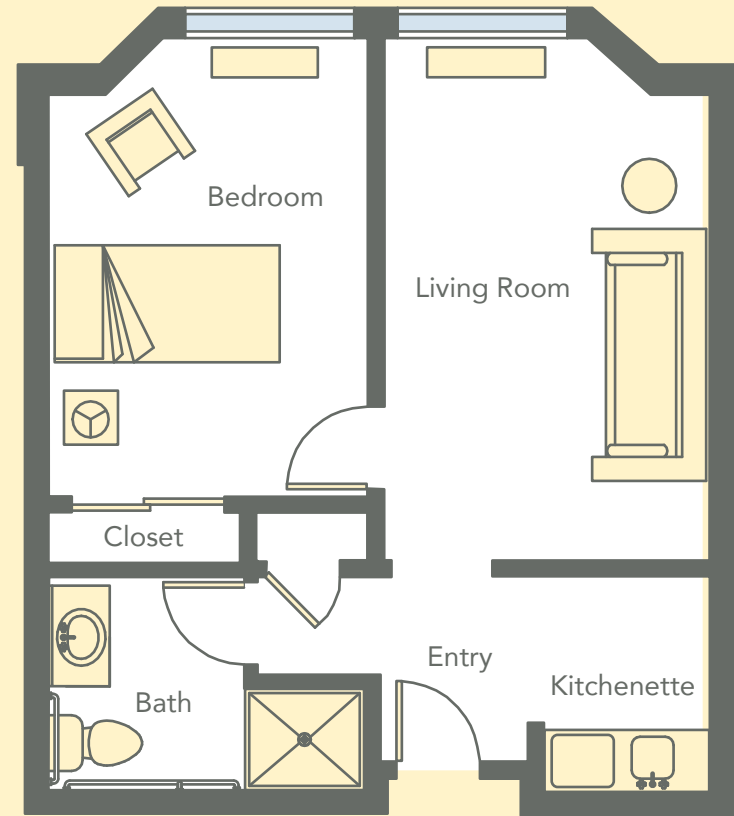

**Assisted Living**  
Studio (377 Sq. Ft.)

**Assisted Living**  
One Bedroom (650 Sq. Ft.)

**Aegis Living**  
of Kirkland

**Assisted Living & Memory Care**  
13000 Totem Lake Boulevard NE  
Kirkland, WA 98034