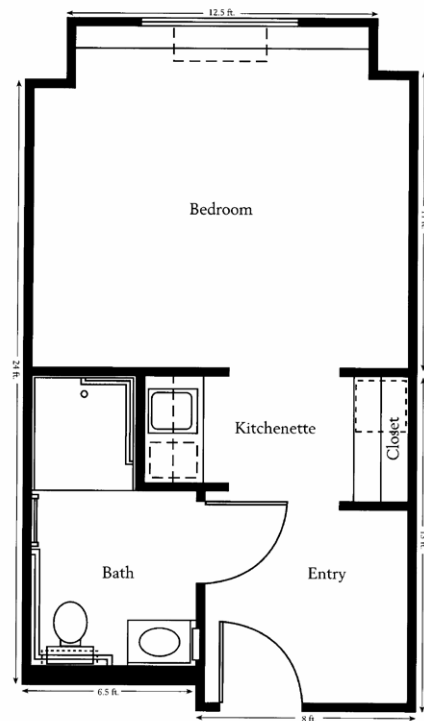

## Life's Neighborhood - Floor Plans

(For residents with Alzheimer's disease or other dementia)

Companion Suite  
650 sq ft

Studio  
377 sq ft

**Aegis Living**

We're the people who make life better.