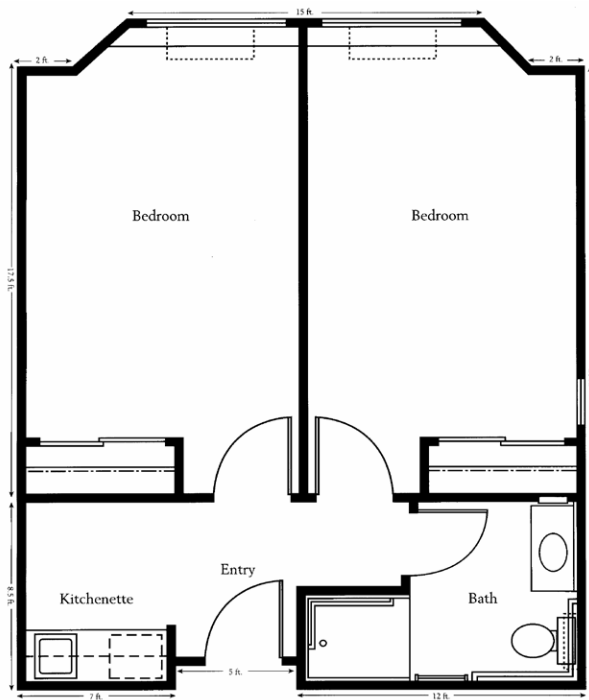

## Life's Neighborhood - Floor Plans

(For residents with Alzheimer's disease or other dementia)

Companion Suite  
650 sq ft

Studio  
377 sq ft

**Aegis Living**

We're the people who make life better.