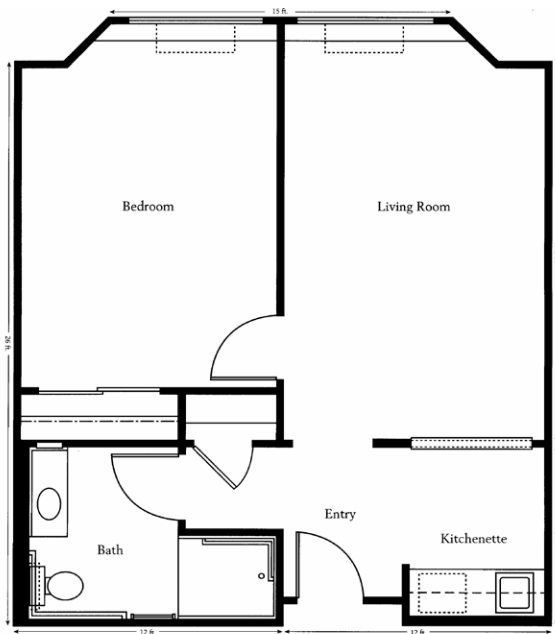

## Assisted Living - Floor Plans

One Bedroom  
650 sq ft

Studio  
377 sq ft

**Aegis Living**  
We're the people who make life better.