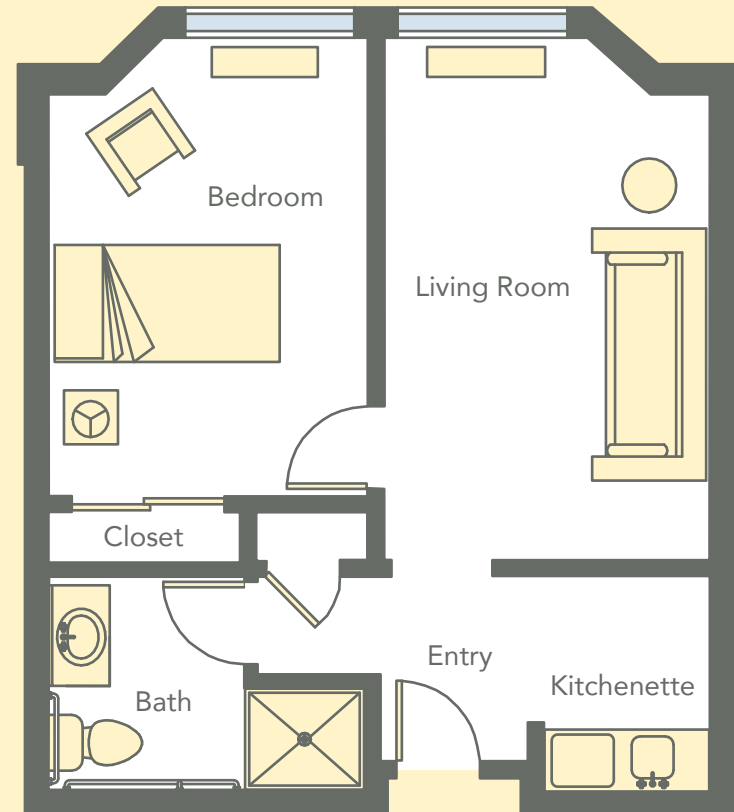

Assisted Living
Studio (377 Sq. Ft.)

Assisted Living
One Bedroom (650 Sq. Ft.)

Aegis Living
of Corte Madera

Assisted Living & Memory Care
5555 Paradise Drive
Corte Madera, CA 94925

415.927.4200
Web: aegisofcortemadera.com
Email: Cortemadera@aegisliving.com