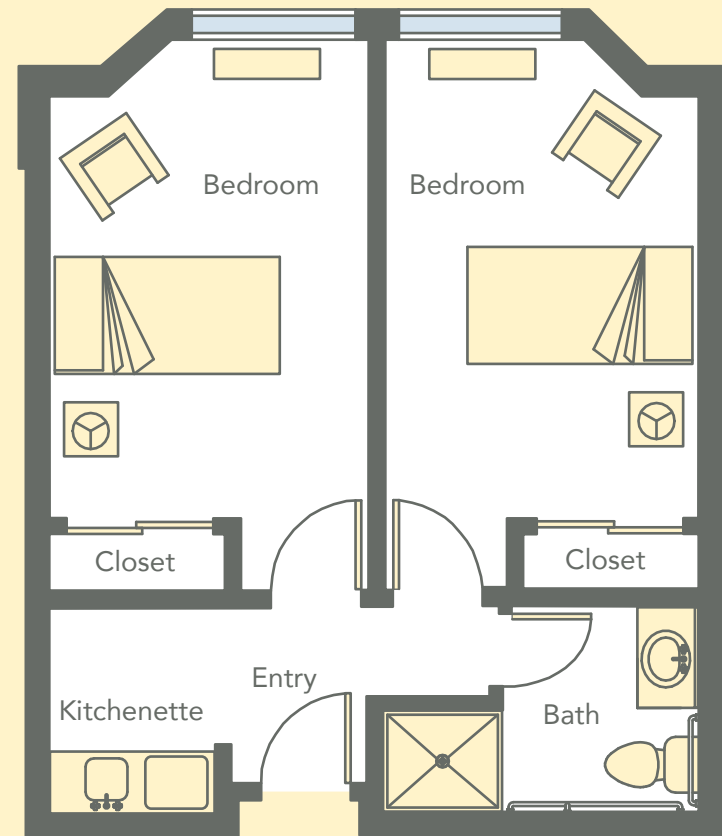

**Life's Neighborhood**  
Studio (377 Sq. Ft.)

**Life's Neighborhood**  
Companion Suite (650 Sq. Ft.)

**Aegis Living**  
of Aptos

**Assisted Living & Memory Care**  
125 Heather Terrace  
Aptos, CA 95003