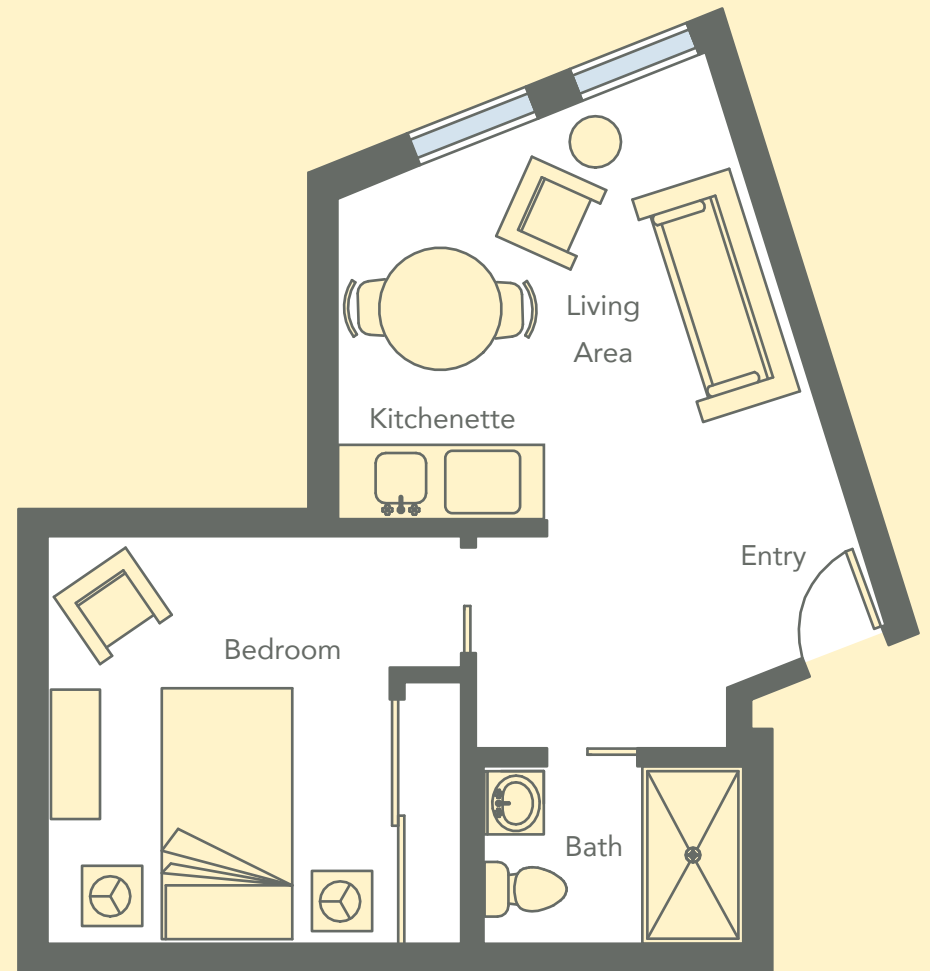

Assisted Living
Deluxe Studio (450 Sq. Ft.)

Assisted Living
Deluxe One Bedroom (575 Sq. Ft.)